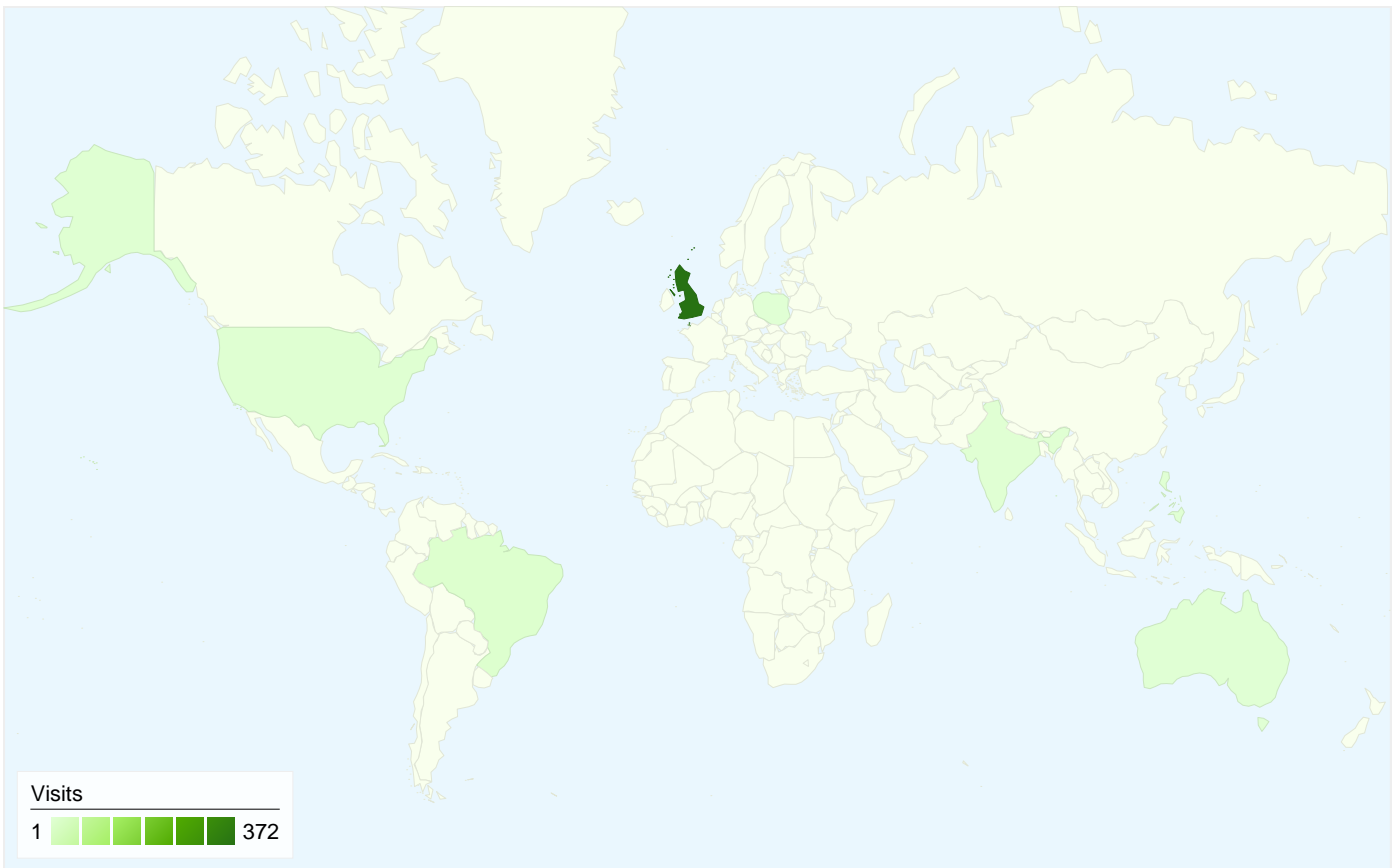

397 visits came from 8 countries/territories

Site Usage

Country/Territory	Visits	Pages/Visit	Avg. Time on Site	% New Visits	Bounce Rate
United Kingdom	372	2.67	00:02:02	58.87%	52.96%
Brazil	8	1.62	00:00:00	0.00%	37.50%
(not set)	5	9.40	00:11:01	60.00%	20.00%
United States	4	1.00	00:00:00	100.00%	100.00%
India	3	1.67	00:03:59	100.00%	33.33%
Philippines	2	1.00	00:00:00	100.00%	100.00%
Australia	2	2.00	00:00:13	100.00%	50.00%
Poland	1	1.00	00:00:00	100.00%	100.00%

1 - 8 of 8