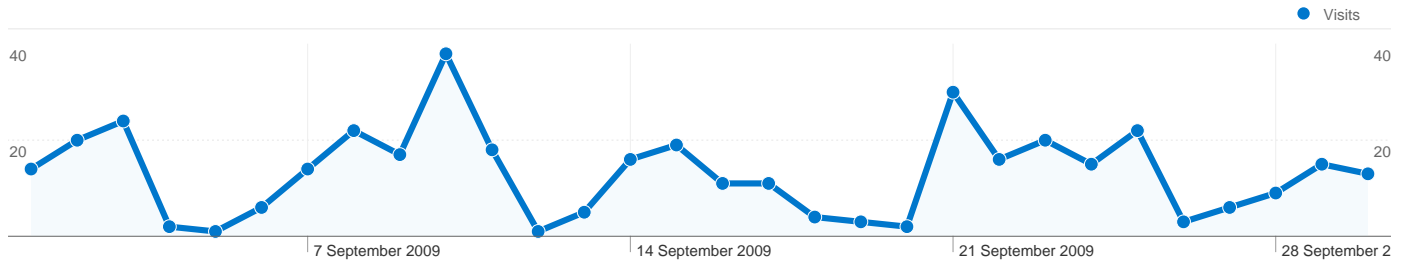

All traffic sources sent a total of 397 visits

- **24.18%** Direct Traffic
- **49.12%** Referring Sites
- **26.70%** Search Engines

- **Referring Sites**
  195.00 (49.12%)
- **Search Engines**
  106.00 (26.70%)
- **Direct Traffic**
  96.00 (24.18%)

Top Traffic Sources

Sources	Visits	% visits
thekentlink.co.uk (referral)	109	27.46%
(direct) ((none))	96	24.18%
google (organic)	86	21.66%
easternandcoastalkent.nhs.uk	25	6.30%
thekentlink.org.uk (referral)	18	4.53%

Keywords	Visits	% visits
kent link	24	22.64%
kent link#	11	10.38%
kent links	6	5.66%
the kent link	5	4.72%
salvation army centre	4	3.77%