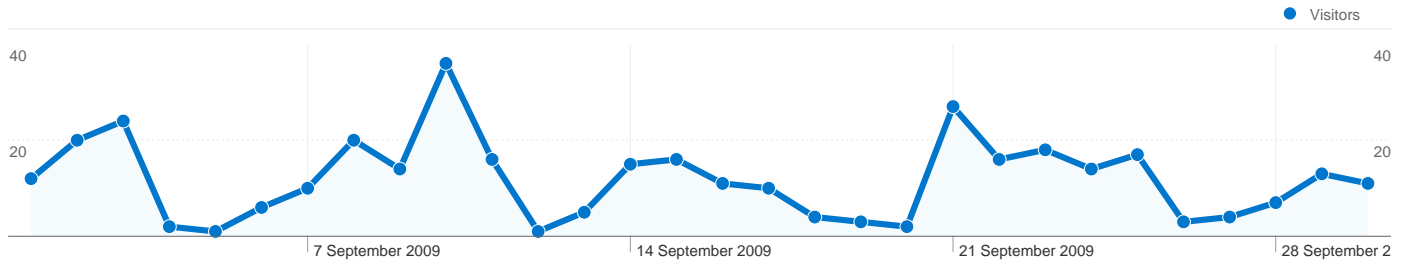

## Site Usage

**397** Visits

**52.90%** Bounce Rate

**1,070** Page Views

**00:02:05** Avg. Time on Site

**2.70** Pages/Visit

**58.94%** % New Visits

## Visitors Overview

## Traffic Sources Overview

## 283 people visited this site

 **397** Visits

 **283** Absolute Unique Visitors

 **1,070** Page Views

 **2.70** Average Page Views

 **00:02:05** Time on Site

 **52.90%** Bounce Rate

 **58.94%** New Visits