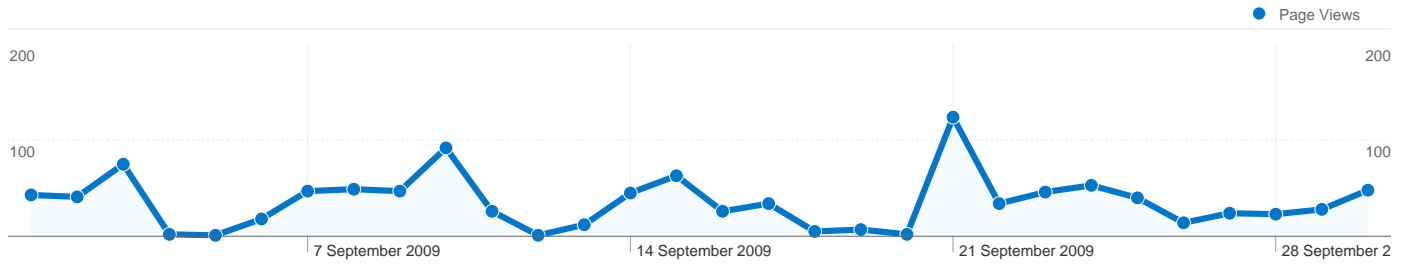

## 283 people visited this site

 **397** Visits

 **283** Absolute Unique Visitors

 **1,070** Page Views

 **2.70** Average Page Views

 **00:02:05** Time on Site

 **52.90%** Bounce Rate

 **58.94%** New Visits

Keywords	Visits	% visits
kent link	24	22.64%
kent link#	11	10.38%
kent links	6	5.66%
the kent link	5	4.72%
salvation army centre	4	3.77%

**397 visits came from 8 countries/territories**

Site Usage

Country/Territory	Visits	Pages/Visit	Avg. Time on Site	% New Visits	Bounce Rate
United Kingdom	372	2.67	00:02:02	58.87%	52.96%
Brazil	8	1.62	00:00:00	0.00%	37.50%
(not set)	5	9.40	00:11:01	60.00%	20.00%
United States	4	1.00	00:00:00	100.00%	100.00%
India	3	1.67	00:03:59	100.00%	33.33%
Philippines	2	1.00	00:00:00	100.00%	100.00%
Australia	2	2.00	00:00:13	100.00%	50.00%
Poland	1	1.00	00:00:00	100.00%	100.00%

1 - 8 of 8

Pages on this site were viewed a total of 1,070 times

1,070 Page Views

819 Unique Views

52.90% Bounce Rate