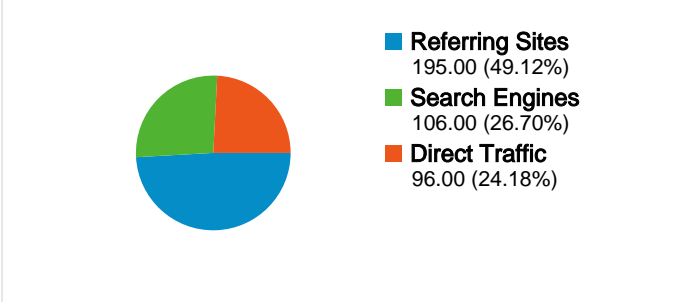

## Site Usage

**397** Visits

**52.90%** Bounce Rate

**1,070** Page Views

**00:02:05** Avg. Time on Site

**2.70** Pages/Visit

**58.94%** % New Visits

## Visitors Overview

## Traffic Sources Overview

Keywords	Visits	% visits
kent link	24	22.64%
kent link#	11	10.38%
kent links	6	5.66%
the kent link	5	4.72%
salvation army centre	4	3.77%

**397 visits came from 8 countries/territories**

Site Usage

Country/Territory	Visits	Pages/Visit	Avg. Time on Site	% New Visits	Bounce Rate
United Kingdom	372	2.67	00:02:02	58.87%	52.96%
Brazil	8	1.62	00:00:00	0.00%	37.50%
(not set)	5	9.40	00:11:01	60.00%	20.00%
United States	4	1.00	00:00:00	100.00%	100.00%
India	3	1.67	00:03:59	100.00%	33.33%
Philippines	2	1.00	00:00:00	100.00%	100.00%
Australia	2	2.00	00:00:13	100.00%	50.00%
Poland	1	1.00	00:00:00	100.00%	100.00%