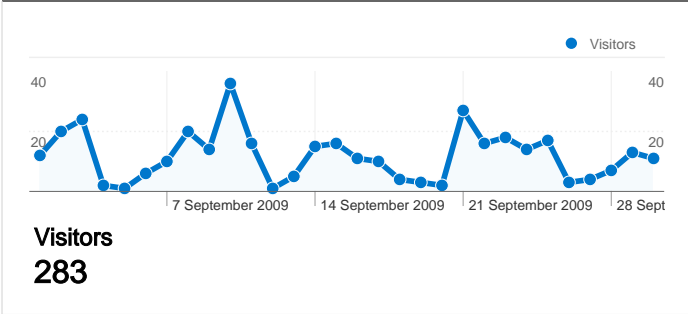

## Site Usage

**397** Visits

**52.90%** Bounce Rate

**1,070** Page Views

**00:02:05** Avg. Time on Site

**2.70** Pages/Visit

**58.94%** % New Visits

## Visitors Overview

Keywords	Visits	% visits
kent link	24	22.64%
kent link#	11	10.38%
kent links	6	5.66%
the kent link	5	4.72%
salvation army centre	4	3.77%

**397 visits came from 8 countries/territories**

Site Usage

Country/Territory	Visits	Pages/Visit	Avg. Time on Site	% New Visits	Bounce Rate
United Kingdom	372	2.67	00:02:02	58.87%	52.96%
Brazil	8	1.62	00:00:00	0.00%	37.50%
(not set)	5	9.40	00:11:01	60.00%	20.00%
United States	4	1.00	00:00:00	100.00%	100.00%
India	3	1.67	00:03:59	100.00%	33.33%
Philippines	2	1.00	00:00:00	100.00%	100.00%
Australia	2	2.00	00:00:13	100.00%	50.00%
Poland	1	1.00	00:00:00	100.00%	100.00%

1 - 8 of 8

Pages on this site were viewed a total of 1,070 times

1,070 Page Views

819 Unique Views

52.90% Bounce Rate