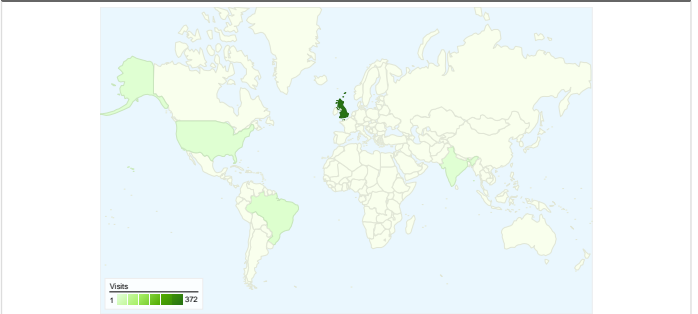

## Site Usage

**397** Visits

**52.90%** Bounce Rate

**1,070** Page Views

**00:02:05** Avg. Time on Site

**2.70** Pages/Visit

**58.94%** % New Visits

## Visitors Overview

## Traffic Sources Overview

Keywords	Visits	% visits
kent link	24	22.64%
kent link#	11	10.38%
kent links	6	5.66%
the kent link	5	4.72%
salvation army centre	4	3.77%

**397 visits came from 8 countries/territories**

Site Usage

Country/Territory	Visits	Pages/Visit	Avg. Time on Site	% New Visits	Bounce Rate
United Kingdom	372	2.67	00:02:02	58.87%	52.96%
Brazil	8	1.62	00:00:00	0.00%	37.50%
(not set)	5	9.40	00:11:01	60.00%	20.00%
United States	4	1.00	00:00:00	100.00%	100.00%
India	3	1.67	00:03:59	100.00%	33.33%
Philippines	2	1.00	00:00:00	100.00%	100.00%
Australia	2	2.00	00:00:13	100.00%	50.00%
Poland	1	1.00	00:00:00	100.00%	100.00%