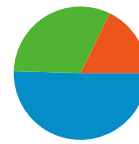

Traffic Sources Overview

Comparing to: Site

All traffic sources sent a total of 693 visits

50.51% Direct Traffic

17.75% Referring Sites

31.75% Search Engines

- Direct Traffic
350.00 (50.51%)
- Search Engines
220.00 (31.75%)
- Referring Sites
123.00 (17.75%)