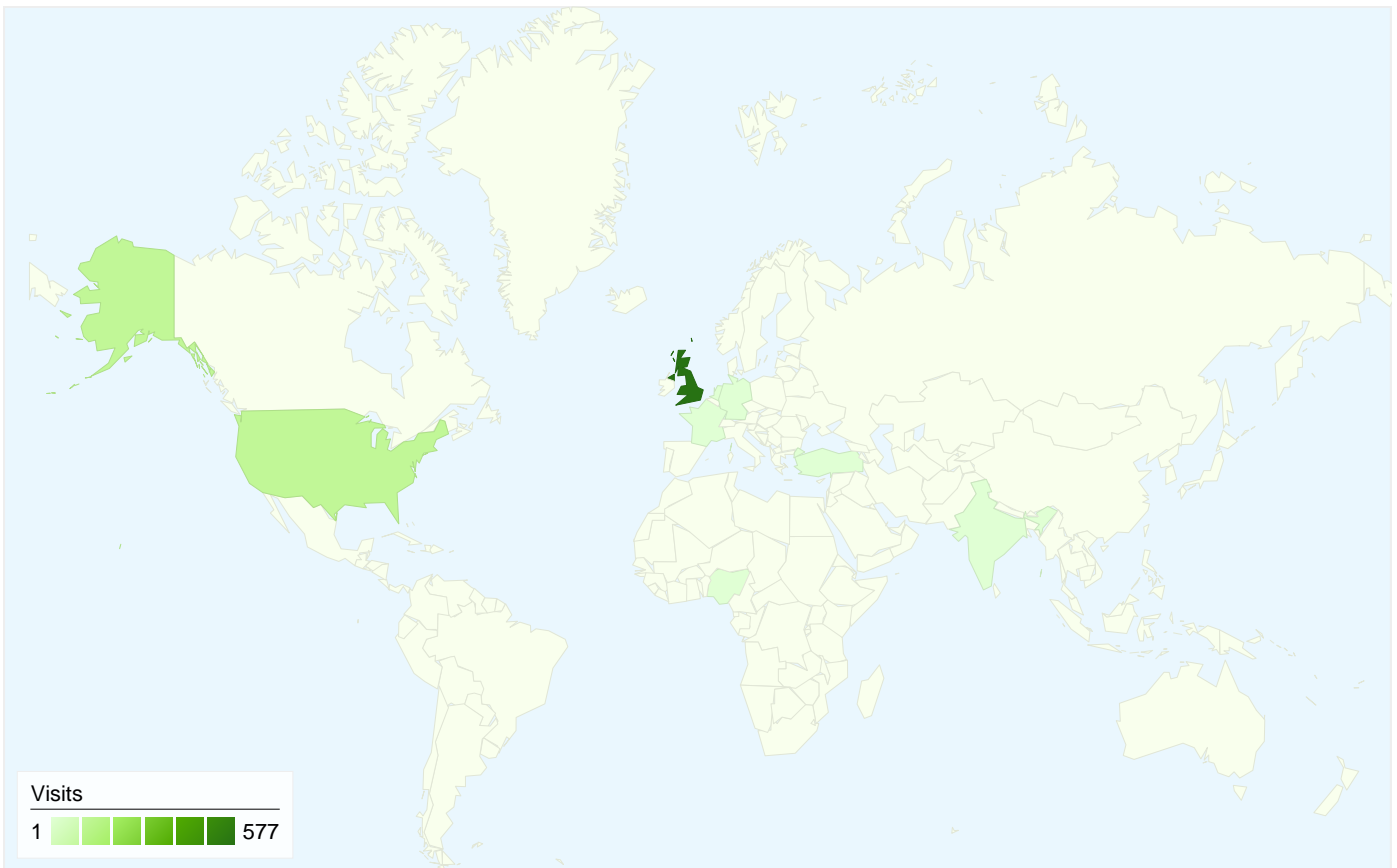

Traffic Sources Overview

Comparing to: Site

All traffic sources sent a total of 693 visits

50.51% Direct Traffic

17.75% Referring Sites

31.75% Search Engines

- Direct Traffic
350.00 (50.51%)
- Search Engines
220.00 (31.75%)
- Referring Sites
123.00 (17.75%)

693 visits came from 9 countries/territories

Site Usage

Country/Territory	Visits	Pages/Visit	Avg. Time on Site	% New Visits	Bounce Rate
United Kingdom	577	3.37	00:02:18	39.51%	52.34%
United States	105	1.00	00:00:00	74.29%	100.00%
Netherlands	3	1.00	00:00:00	100.00%	100.00%
Germany	2	3.00	00:00:42	100.00%	0.00%
France	2	1.00	00:00:00	100.00%	100.00%
Turkey	1	1.00	00:00:00	100.00%	100.00%
(not set)	1	1.00	00:00:00	100.00%	100.00%
Nigeria	1	3.00	00:00:51	100.00%	0.00%
India	1	2.00	00:00:00	100.00%	0.00%