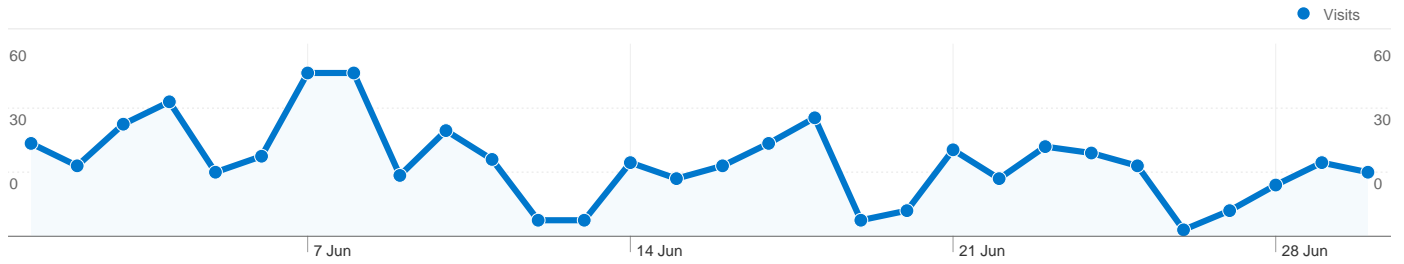

Traffic Sources Overview

Comparing to: Site

All traffic sources sent a total of 693 visits

50.51% Direct Traffic

17.75% Referring Sites

31.75% Search Engines

- Direct Traffic
  350.00 (50.51%)
- Search Engines
  220.00 (31.75%)
- Referring Sites
  123.00 (17.75%)

Top Traffic Sources

Sources	Visits	% visits
(direct) ((none))	350	50.51%
google (organic)	199	28.72%
thekentlink.org.uk (referral)	78	11.26%
yahoo (organic)	11	1.59%
bing (organic)	8	1.15%

Keywords	Visits	% visits
kent link	95	43.18%
link kent	19	8.64%
the kent link	15	6.82%
kent links	11	5.00%
kentlink.com	7	3.18%