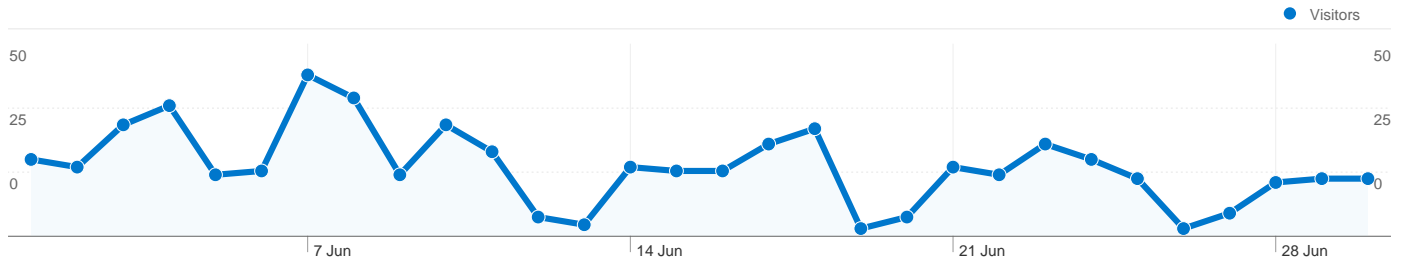

Site Usage

693 Visits

59.74% Bounce Rate

2,068 Pageviews

00:01:55 Avg. Time on Site

2.98 Pages/Visit

45.74% % New Visits

Visitors Overview

389 people visited this site

693 Visits

389 Absolute Unique Visitors

2,068 Pageviews

2.98 Average Pageviews

00:01:55 Time on Site

59.74% Bounce Rate

45.74% New Visits

693 visits came from 9 countries/territories

Site Usage

Country/Territory	Visits	Pages/Visit	Avg. Time on Site	% New Visits	Bounce Rate
United Kingdom	577	3.37	00:02:18	39.51%	52.34%
United States	105	1.00	00:00:00	74.29%	100.00%
Netherlands	3	1.00	00:00:00	100.00%	100.00%
Germany	2	3.00	00:00:42	100.00%	0.00%
France	2	1.00	00:00:00	100.00%	100.00%
Turkey	1	1.00	00:00:00	100.00%	100.00%
(not set)	1	1.00	00:00:00	100.00%	100.00%
Nigeria	1	3.00	00:00:51	100.00%	0.00%
India	1	2.00	00:00:00	100.00%	0.00%

All traffic sources sent 693 visits via 32 sources and mediums

Site Usage

Visits	Pages/Visit	Avg. Time on Site	% New Visits	Bounce Rate	
693 % of Site Total: 100.00%	2.98 Site Avg: 2.98 (0.00%)	00:01:55 Site Avg: 00:01:55 (0.00%)	45.74% Site Avg: 45.74% (0.00%)	59.74% Site Avg: 59.74% (0.00%)	
Source/Medium	Visits	Pages/Visit	Avg. Time on Site	% New Visits	Bounce Rate
(direct) / (none)	350	2.27	00:01:11	52.29%	70.57%
google / organic	199	4.49	00:03:01	43.22%	39.70%
thekentlink.org.uk / referral	78	2.24	00:01:01	0.00%	70.51%
yahoo / organic	11	2.64	00:02:29	90.91%	54.55%
bing / organic	8	2.38	00:02:59	75.00%	25.00%
google.co.uk / referral	8	1.50	00:00:07	100.00%	50.00%
easternandcoastalkent.nhs.uk / referral	4	3.50	00:02:18	25.00%	50.00%
surreycc.gov.uk / referral	4	6.75	00:17:32	0.00%	25.00%
webmail.aol.com / referral	3	1.33	00:00:15	66.67%	66.67%
aol / organic	2	10.50	00:19:57	50.00%	0.00%