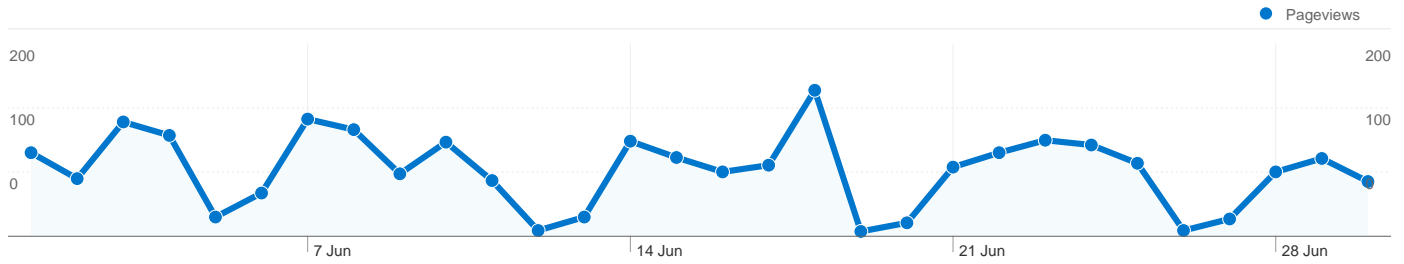

389 people visited this site

693 Visits

389 Absolute Unique Visitors

2,068 Pageviews

2.98 Average Pageviews

00:01:55 Time on Site

59.74% Bounce Rate

45.74% New Visits

693 visits came from 9 countries/territories

Site Usage

Country/Territory	Visits	Pages/Visit	Avg. Time on Site	% New Visits	Bounce Rate
United Kingdom	577	3.37	00:02:18	39.51%	52.34%
United States	105	1.00	00:00:00	74.29%	100.00%
Netherlands	3	1.00	00:00:00	100.00%	100.00%
Germany	2	3.00	00:00:42	100.00%	0.00%
France	2	1.00	00:00:00	100.00%	100.00%
Turkey	1	1.00	00:00:00	100.00%	100.00%
(not set)	1	1.00	00:00:00	100.00%	100.00%
Nigeria	1	3.00	00:00:51	100.00%	0.00%
India	1	2.00	00:00:00	100.00%	0.00%