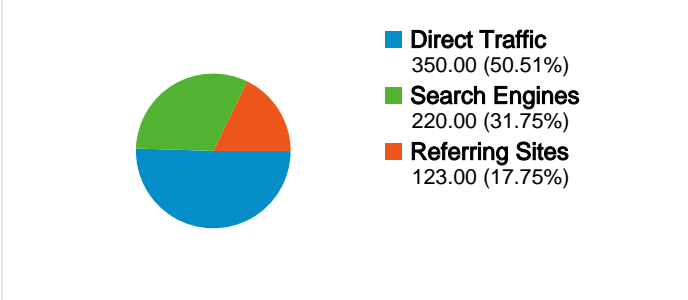

Traffic Sources Overview

Content Overview

Pages	Pageviews	% Pageviews
/	546	26.40%
/information-on-health-and-	107	5.17%
/index.php?q=10	104	5.03%
/get-your-voice-heard-on-	92	4.45%
/bulletins.html	76	3.68%