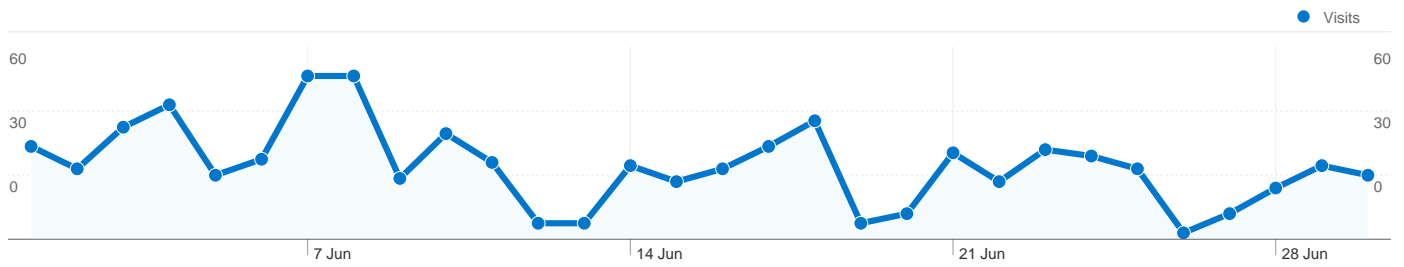

Site Usage

693 Visits

59.74% Bounce Rate

2,068 Pageviews

00:01:55 Avg. Time on Site

2.98 Pages/Visit

45.74% % New Visits

Visitors Overview

389 people visited this site

693 Visits

389 Absolute Unique Visitors

2,068 Pageviews

2.98 Average Pageviews

00:01:55 Time on Site

59.74% Bounce Rate

45.74% New Visits

693 visits came from 9 countries/territories

Site Usage

Country/Territory	Visits	Pages/Visit	Avg. Time on Site	% New Visits	Bounce Rate
United Kingdom	577	3.37	00:02:18	39.51%	52.34%
United States	105	1.00	00:00:00	74.29%	100.00%
Netherlands	3	1.00	00:00:00	100.00%	100.00%
Germany	2	3.00	00:00:42	100.00%	0.00%
France	2	1.00	00:00:00	100.00%	100.00%
Turkey	1	1.00	00:00:00	100.00%	100.00%
(not set)	1	1.00	00:00:00	100.00%	100.00%
Nigeria	1	3.00	00:00:51	100.00%	0.00%
India	1	2.00	00:00:00	100.00%	0.00%

Pages on this site were viewed a total of 2,068 times

2,068 Pageviews

1,519 Unique Views

59.74% Bounce Rate

Top Content

Pages	Pageviews	% Pageviews
/	546	26.40%
/information-on-health-and-social-care-in-kent.html	107	5.17%
/index.php?q=10	104	5.03%
/get-your-voice-heard-on-improving-health-and-social-care-in-	92	4.45%
/bulletins.html	76	3.68%