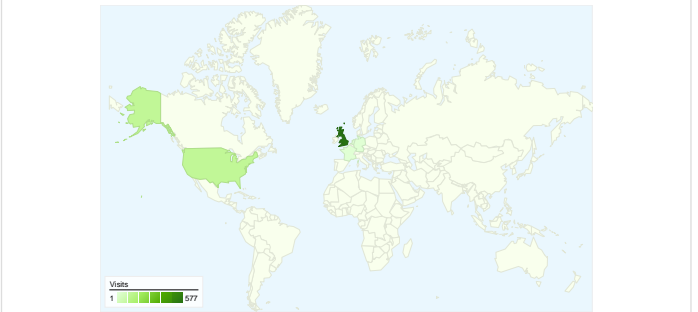

Site Usage

693 Visits

59.74% Bounce Rate

2,068 Pageviews

00:01:55 Avg. Time on Site

2.98 Pages/Visit

45.74% % New Visits

Visitors Overview

Map Overlay

Traffic Sources Overview

Content Overview

Pages	Pageviews	% Pageviews
/	546	26.40%
/information-on-health-and-	107	5.17%
/index.php?q=10	104	5.03%
/get-your-voice-heard-on-	92	4.45%
/bulletins.html	76	3.68%

389 people visited this site

693 Visits

389 Absolute Unique Visitors

2,068 Pageviews

2.98 Average Pageviews

00:01:55 Time on Site

59.74% Bounce Rate

45.74% New Visits

693 visits came from 9 countries/territories

Site Usage

Country/Territory	Visits	Pages/Visit	Avg. Time on Site	% New Visits	Bounce Rate
United Kingdom	577	3.37	00:02:18	39.51%	52.34%
United States	105	1.00	00:00:00	74.29%	100.00%
Netherlands	3	1.00	00:00:00	100.00%	100.00%
Germany	2	3.00	00:00:42	100.00%	0.00%
France	2	1.00	00:00:00	100.00%	100.00%
Turkey	1	1.00	00:00:00	100.00%	100.00%
(not set)	1	1.00	00:00:00	100.00%	100.00%
Nigeria	1	3.00	00:00:51	100.00%	0.00%
India	1	2.00	00:00:00	100.00%	0.00%