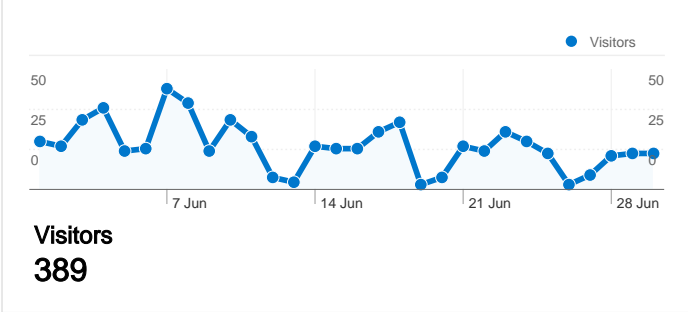

Site Usage

693 Visits

59.74% Bounce Rate

2,068 Pageviews

00:01:55 Avg. Time on Site

2.98 Pages/Visit

45.74% % New Visits

Visitors Overview

389 people visited this site

693 Visits

389 Absolute Unique Visitors

2,068 Pageviews

2.98 Average Pageviews

00:01:55 Time on Site

59.74% Bounce Rate

45.74% New Visits

693 visits came from 9 countries/territories

Site Usage

Country/Territory	Visits	Pages/Visit	Avg. Time on Site	% New Visits	Bounce Rate
United Kingdom	577	3.37	00:02:18	39.51%	52.34%
United States	105	1.00	00:00:00	74.29%	100.00%
Netherlands	3	1.00	00:00:00	100.00%	100.00%
Germany	2	3.00	00:00:42	100.00%	0.00%
France	2	1.00	00:00:00	100.00%	100.00%
Turkey	1	1.00	00:00:00	100.00%	100.00%
(not set)	1	1.00	00:00:00	100.00%	100.00%
Nigeria	1	3.00	00:00:51	100.00%	0.00%
India	1	2.00	00:00:00	100.00%	0.00%

All traffic sources sent 693 visits via 32 sources and mediums

Site Usage

Visits	Pages/Visit	Avg. Time on Site	% New Visits	Bounce Rate	
693 % of Site Total: 100.00%	2.98 Site Avg: 2.98 (0.00%)	00:01:55 Site Avg: 00:01:55 (0.00%)	45.74% Site Avg: 45.74% (0.00%)	59.74% Site Avg: 59.74% (0.00%)	
Source/Medium	Visits	Pages/Visit	Avg. Time on Site	% New Visits	Bounce Rate
(direct) / (none)	350	2.27	00:01:11	52.29%	70.57%
google / organic	199	4.49	00:03:01	43.22%	39.70%
thekentlink.org.uk / referral	78	2.24	00:01:01	0.00%	70.51%
yahoo / organic	11	2.64	00:02:29	90.91%	54.55%
bing / organic	8	2.38	00:02:59	75.00%	25.00%
google.co.uk / referral	8	1.50	00:00:07	100.00%	50.00%
easternandcoastalkent.nhs.uk / referral	4	3.50	00:02:18	25.00%	50.00%
surreycc.gov.uk / referral	4	6.75	00:17:32	0.00%	25.00%
webmail.aol.com / referral	3	1.33	00:00:15	66.67%	66.67%
aol / organic	2	10.50	00:19:57	50.00%	0.00%