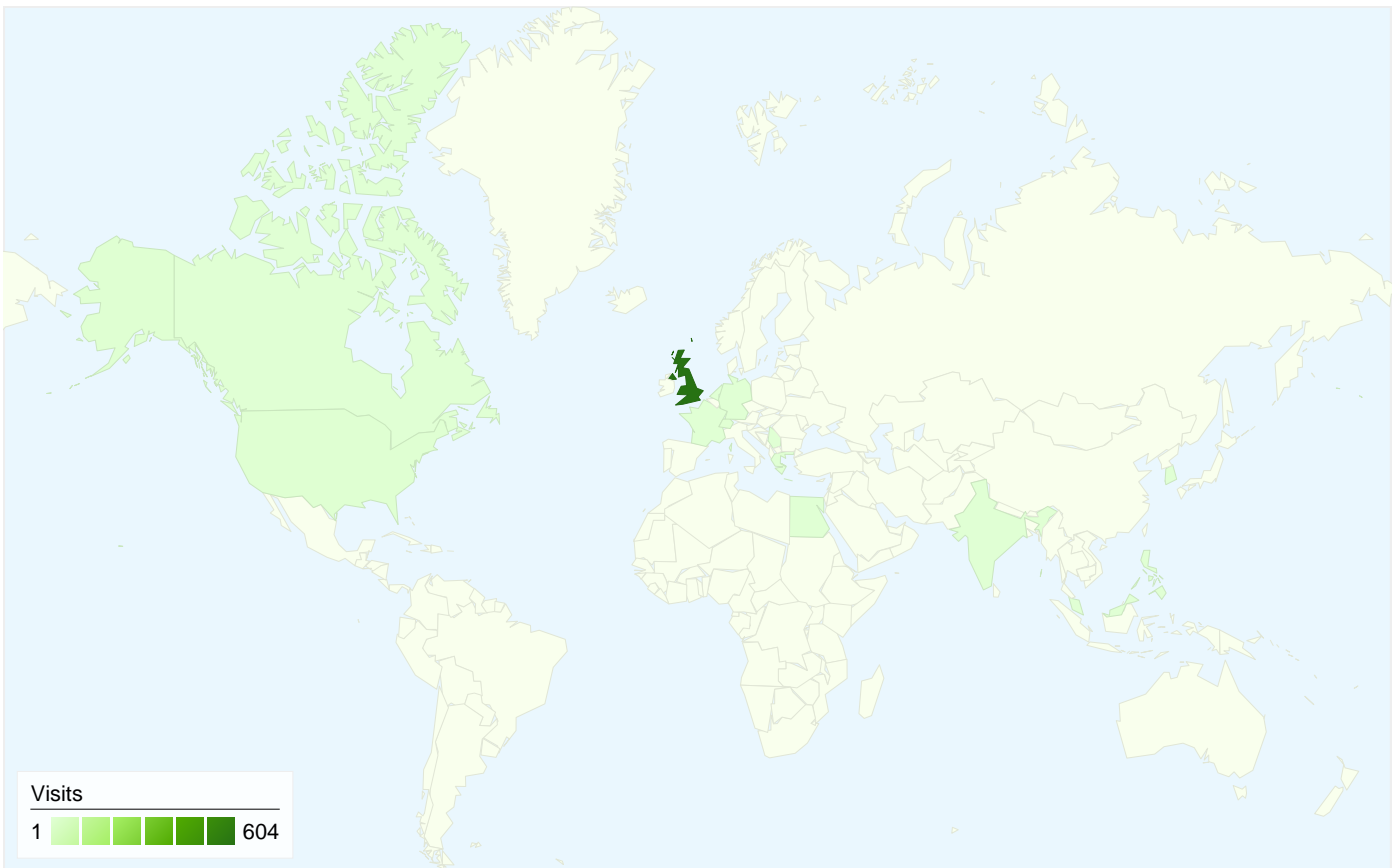

All traffic sources sent a total of 632 visits

-  20.57% Direct Traffic
-  46.04% Referring Sites
-  33.39% Search Engines

- Referring Sites
291.00 (46.04%)
- Search Engines
211.00 (33.39%)
- Direct Traffic
130.00 (20.57%)

632 visits came from 17 countries/territories

Site Usage

Country/Territory	Visits	Pages/Visit	Avg. Time on Site	% New Visits	Bounce Rate
United Kingdom	604	3.74	00:03:48	35.43%	45.70%
United States	6	1.17	00:00:01	100.00%	83.33%
Switzerland	3	1.00	00:00:00	100.00%	100.00%
(not set)	3	5.00	00:03:57	66.67%	0.00%
Netherlands	2	1.00	00:00:00	0.00%	100.00%
Canada	2	1.00	00:00:00	100.00%	100.00%
Luxembourg	2	4.50	00:13:57	50.00%	0.00%
Germany	1	1.00	00:00:00	100.00%	100.00%
France	1	3.00	00:00:34	100.00%	0.00%
Serbia	1	1.00	00:00:00	100.00%	100.00%