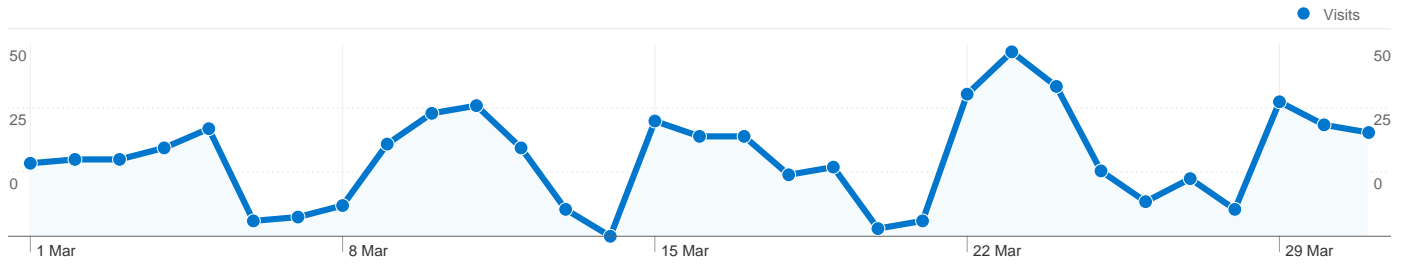

All traffic sources sent a total of 632 visits

- 20.57% Direct Traffic
- 46.04% Referring Sites
- 33.39% Search Engines

- Referring Sites
  291.00 (46.04%)
- Search Engines
  211.00 (33.39%)
- Direct Traffic
  130.00 (20.57%)

Top Traffic Sources

Sources	Visits	% visits	Keywords	Visits	% visits
thekentlink.co.uk (referral)	183	28.96%	kent link	106	50.24%
google (organic)	182	28.80%	the kent link	12	5.69%
(direct) ((none))	130	20.57%	kent link health	7	3.32%
thekentlink.org.uk (referral)	56	8.86%	kent links	6	2.84%
yahoo (organic)	22	3.48%	kent local involvement	5	2.37%