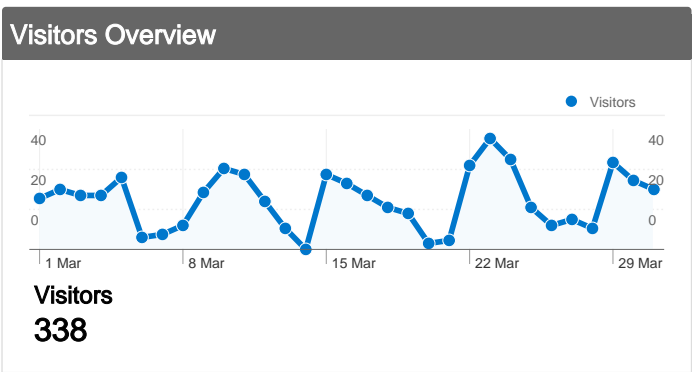

Site Usage

632 Visits	46.99% Bounce Rate
2,306 Page Views	00:03:41 Avg. Time on Site
3.65 Pages/Visit	37.66% % New Visits

Content Overview

Pages	Page Views	% Page Views
/	540	23.42%
/index.php?q=1675	131	5.68%
/index.php?q=21	103	4.47%
/index.php?q=692	94	4.08%
/index.php?q=8	77	3.34%

338 people visited this site

632 Visits

338 Absolute Unique Visitors

2,306 Page Views

3.65 Average Page Views

00:03:41 Time on Site

46.99% Bounce Rate

37.66% New Visits

632 visits came from 17 countries/territories

Site Usage

Country/Territory	Visits	Pages/Visit	Avg. Time on Site	% New Visits	Bounce Rate
United Kingdom	604	3.74	00:03:48	35.43%	45.70%
United States	6	1.17	00:00:01	100.00%	83.33%
Switzerland	3	1.00	00:00:00	100.00%	100.00%
(not set)	3	5.00	00:03:57	66.67%	0.00%
Netherlands	2	1.00	00:00:00	0.00%	100.00%
Canada	2	1.00	00:00:00	100.00%	100.00%
Luxembourg	2	4.50	00:13:57	50.00%	0.00%
Germany	1	1.00	00:00:00	100.00%	100.00%
France	1	3.00	00:00:34	100.00%	0.00%
Serbia	1	1.00	00:00:00	100.00%	100.00%

1 - 10 of 17

Pages on this site were viewed a total of 2,306 times

2,306 Page Views

1,460 Unique Views

46.99% Bounce Rate

Top Content

Pages	Page Views	% Page Views
/	540	23.42%
/index.php?q=1675	131	5.68%
/index.php?q=21	103	4.47%
/index.php?q=692	94	4.08%
/index.php?q=8	77	3.34%