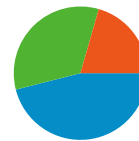

- Referring Sites
  291.00 (46.04%)
- Search Engines
  211.00 (33.39%)
- Direct Traffic
  130.00 (20.57%)

Top Traffic Sources

Sources	Visits	% visits	Keywords	Visits	% visits
thekentlink.co.uk (referral)	183	28.96%	kent link	106	50.24%
google (organic)	182	28.80%	the kent link	12	5.69%
(direct) ((none))	130	20.57%	kent link health	7	3.32%
thekentlink.org.uk (referral)	56	8.86%	kent links	6	2.84%
yahoo (organic)	22	3.48%	kent local involvement	5	2.37%