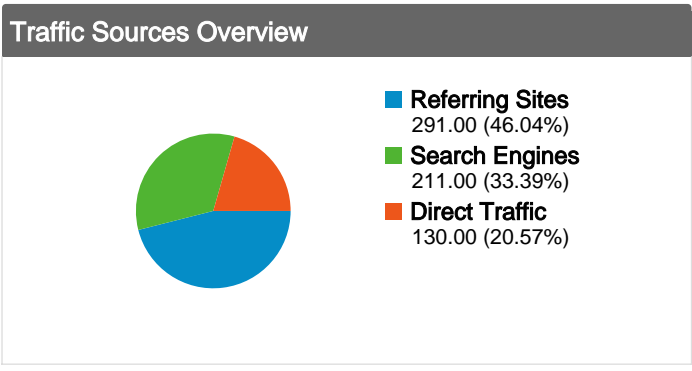

Site Usage

632 Visits	46.99% Bounce Rate
2,306 Page Views	00:03:41 Avg. Time on Site
3.65 Pages/Visit	37.66% % New Visits

Content Overview

Pages	Page Views	% Page Views
/	540	23.42%
/index.php?q=1675	131	5.68%
/index.php?q=21	103	4.47%
/index.php?q=692	94	4.08%
/index.php?q=8	77	3.34%

338 people visited this site

632 Visits

338 Absolute Unique Visitors

2,306 Page Views

3.65 Average Page Views

00:03:41 Time on Site

46.99% Bounce Rate

37.66% New Visits

All traffic sources sent a total of 632 visits

-  20.57% Direct Traffic
-  46.04% Referring Sites
-  33.39% Search Engines

- Referring Sites
291.00 (46.04%)
- Search Engines
211.00 (33.39%)
- Direct Traffic
130.00 (20.57%)

632 visits came from 17 countries/territories

Site Usage

Country/Territory	Visits	Pages/Visit	Avg. Time on Site	% New Visits	Bounce Rate
United Kingdom	604	3.74	00:03:48	35.43%	45.70%
United States	6	1.17	00:00:01	100.00%	83.33%
Switzerland	3	1.00	00:00:00	100.00%	100.00%
(not set)	3	5.00	00:03:57	66.67%	0.00%
Netherlands	2	1.00	00:00:00	0.00%	100.00%
Canada	2	1.00	00:00:00	100.00%	100.00%
Luxembourg	2	4.50	00:13:57	50.00%	0.00%
Germany	1	1.00	00:00:00	100.00%	100.00%
France	1	3.00	00:00:34	100.00%	0.00%
Serbia	1	1.00	00:00:00	100.00%	100.00%