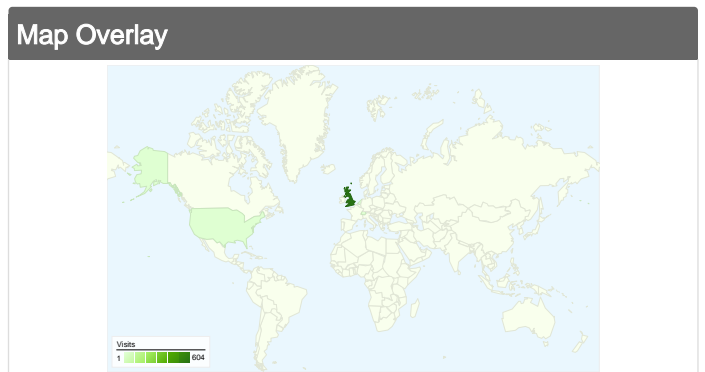

Site Usage

632 Visits	46.99% Bounce Rate
2,306 Page Views	00:03:41 Avg. Time on Site
3.65 Pages/Visit	37.66% % New Visits

Content Overview

Pages	Page Views	% Page Views
/	540	23.42%
/index.php?q=1675	131	5.68%
/index.php?q=21	103	4.47%
/index.php?q=692	94	4.08%
/index.php?q=8	77	3.34%

338 people visited this site

632 Visits

338 Absolute Unique Visitors

2,306 Page Views

3.65 Average Page Views

00:03:41 Time on Site

46.99% Bounce Rate

37.66% New Visits

All traffic sources sent a total of 632 visits

-  20.57% Direct Traffic
-  46.04% Referring Sites
-  33.39% Search Engines

- Referring Sites
291.00 (46.04%)
- Search Engines
211.00 (33.39%)
- Direct Traffic
130.00 (20.57%)

632 visits came from 17 countries/territories

Site Usage

Country/Territory	Visits	Pages/Visit	Avg. Time on Site	% New Visits	Bounce Rate
United Kingdom	604	3.74	00:03:48	35.43%	45.70%
United States	6	1.17	00:00:01	100.00%	83.33%
Switzerland	3	1.00	00:00:00	100.00%	100.00%
(not set)	3	5.00	00:03:57	66.67%	0.00%
Netherlands	2	1.00	00:00:00	0.00%	100.00%
Canada	2	1.00	00:00:00	100.00%	100.00%
Luxembourg	2	4.50	00:13:57	50.00%	0.00%
Germany	1	1.00	00:00:00	100.00%	100.00%
France	1	3.00	00:00:34	100.00%	0.00%
Serbia	1	1.00	00:00:00	100.00%	100.00%