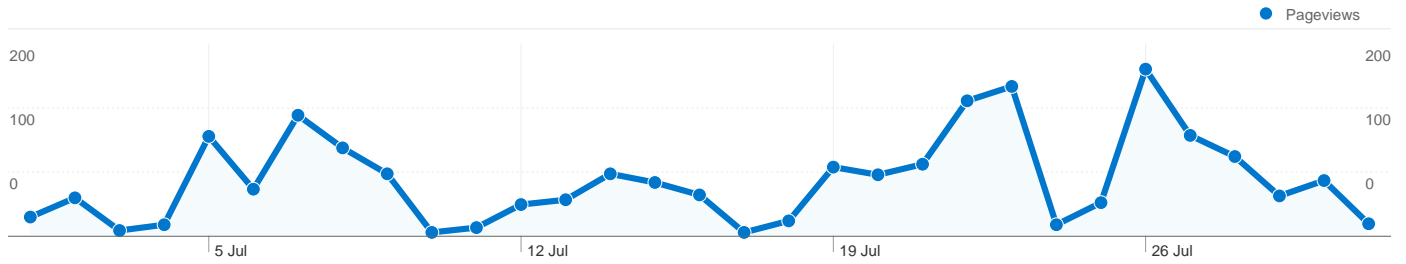

Pages on this site were viewed a total of 1,812 times

1,812 Pageviews

1,307 Unique Views

48.58% Bounce Rate

Top Content

Pages	Pageviews	% Pageviews
/	519	28.64%
/1802	128	7.06%
/information-on-health-and-social-care-in-kent.html	115	6.35%
/get-your-voice-heard-on-improving-health-and-social-care-in-	79	4.36%
/contact-us-at-kent-link.html	64	3.53%