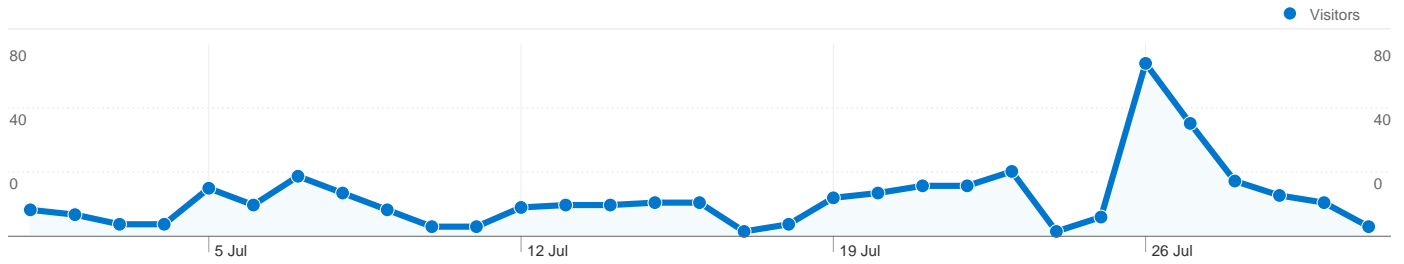

Site Usage

597 Visits

48.58% Bounce Rate

1,812 Pageviews

00:02:04 Avg. Time on Site

3.04 Pages/Visit

44.56% % New Visits

Visitors Overview

346 people visited this site

597 Visits

346 Absolute Unique Visitors

1,812 Pageviews

3.04 Average Pageviews

00:02:04 Time on Site

48.58% Bounce Rate

44.56% New Visits

597 visits came from 9 countries/territories

Site Usage

Country/Territory	Visits	Pages/Visit	Avg. Time on Site	% New Visits	Bounce Rate
United Kingdom	586	3.06	00:02:06	44.37%	48.63%
United States	3	1.67	00:00:00	33.33%	33.33%
India	2	2.00	00:02:55	100.00%	0.00%
France	1	1.00	00:00:00	100.00%	100.00%
Denmark	1	1.00	00:00:00	0.00%	100.00%
Germany	1	2.00	00:00:19	100.00%	0.00%
Brazil	1	3.00	00:00:01	0.00%	0.00%
Canada	1	1.00	00:00:00	100.00%	100.00%
Italy	1	1.00	00:00:00	100.00%	100.00%

1 - 10 of 46

Visits 597 % of Site Total: 100.00%	Pages/Visit 3.04 Site Avg: 3.04 (0.00%)	Avg. Time on Site 00:02:04 Site Avg: 00:02:04 (0.00%)	% New Visits 44.72% Site Avg: 44.56% (0.38%)	Bounce Rate 48.58% Site Avg: 48.58% (0.00%)
--	--	--	---	--