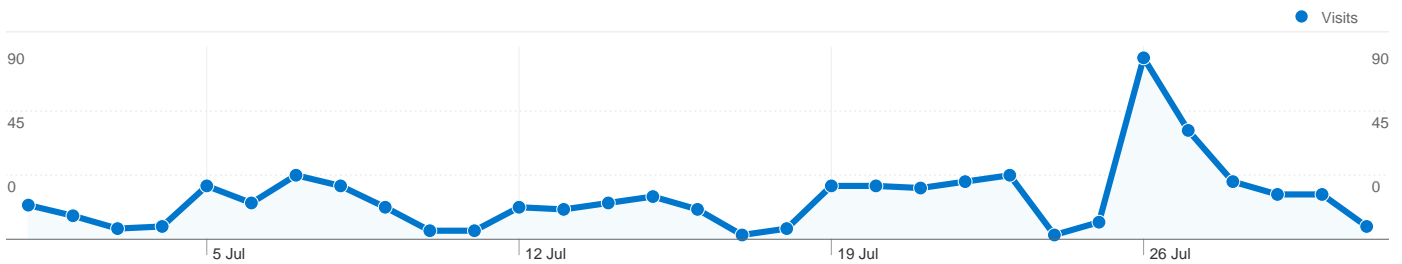

597 visits came from 9 countries/territories

Site Usage

Country/Territory	Visits	Pages/Visit	Avg. Time on Site	% New Visits	Bounce Rate
United Kingdom	586	3.06	00:02:06	44.37%	48.63%
United States	3	1.67	00:00:00	33.33%	33.33%
India	2	2.00	00:02:55	100.00%	0.00%
France	1	1.00	00:00:00	100.00%	100.00%
Denmark	1	1.00	00:00:00	0.00%	100.00%
Germany	1	2.00	00:00:19	100.00%	0.00%
Brazil	1	3.00	00:00:01	0.00%	0.00%
Canada	1	1.00	00:00:00	100.00%	100.00%
Italy	1	1.00	00:00:00	100.00%	100.00%

1 - 9 of 9

Pages on this site were viewed a total of 1,812 times

 **1,812** Pageviews

 **1,307** Unique Views

 **48.58%** Bounce Rate

Top Content

Pages	Pageviews	% Pageviews
/	519	28.64%
/1802	128	7.06%
/information-on-health-and-social-care-in-kent.html	115	6.35%
/get-your-voice-heard-on-improving-health-and-social-care-in-	79	4.36%
/contact-us-at-kent-link.html	64	3.53%