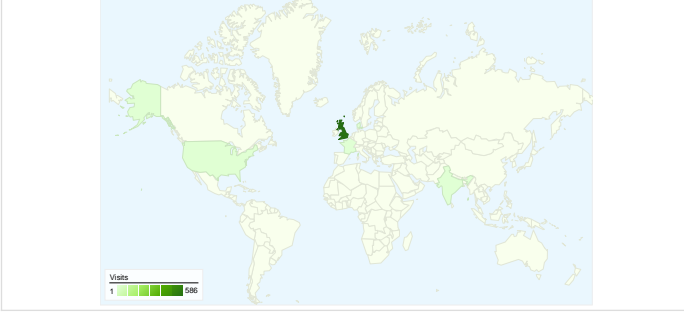

Site Usage

597 Visits

48.58% Bounce Rate

1,812 Pageviews

00:02:04 Avg. Time on Site

3.04 Pages/Visit

44.56% % New Visits

Visitors Overview

Map Overlay

Traffic Sources Overview

Content Overview

Pages	Pageviews	% Pageviews
/	519	28.64%
/1802	128	7.06%
/information-on-health-and-	115	6.35%
/get-your-voice-heard-on-	79	4.36%
/contact-us-at-kent-link.html	64	3.53%

346 people visited this site

597 Visits

346 Absolute Unique Visitors

1,812 Pageviews

3.04 Average Pageviews

00:02:04 Time on Site

48.58% Bounce Rate

44.56% New Visits

597 visits came from 9 countries/territories

Site Usage

Country/Territory	Visits	Pages/Visit	Avg. Time on Site	% New Visits	Bounce Rate
United Kingdom	586	3.06	00:02:06	44.37%	48.63%
United States	3	1.67	00:00:00	33.33%	33.33%
India	2	2.00	00:02:55	100.00%	0.00%
France	1	1.00	00:00:00	100.00%	100.00%
Denmark	1	1.00	00:00:00	0.00%	100.00%
Germany	1	2.00	00:00:19	100.00%	0.00%
Brazil	1	3.00	00:00:01	0.00%	0.00%
Canada	1	1.00	00:00:00	100.00%	100.00%
Italy	1	1.00	00:00:00	100.00%	100.00%