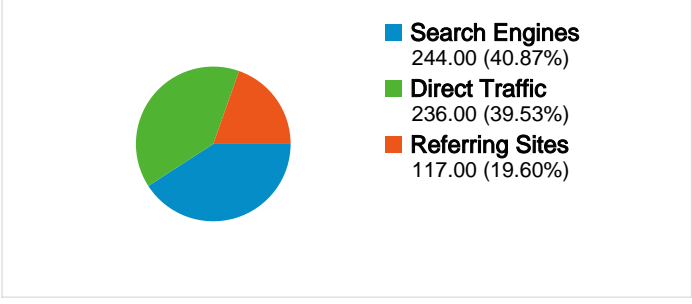

Site Usage

597 Visits

48.58% Bounce Rate

1,812 Pageviews

00:02:04 Avg. Time on Site

3.04 Pages/Visit

44.56% % New Visits

Visitors Overview

Map Overlay

Traffic Sources Overview

Content Overview

Pages	Pageviews	% Pageviews
/	519	28.64%
/1802	128	7.06%
/information-on-health-and-	115	6.35%
/get-your-voice-heard-on-	79	4.36%
/contact-us-at-kent-link.html	64	3.53%

346 people visited this site

597 Visits

346 Absolute Unique Visitors

1,812 Pageviews

3.04 Average Pageviews

00:02:04 Time on Site

48.58% Bounce Rate

44.56% New Visits

597 visits came from 9 countries/territories

Site Usage

Country/Territory	Visits	Pages/Visit	Avg. Time on Site	% New Visits	Bounce Rate
United Kingdom	586	3.06	00:02:06	44.37%	48.63%
United States	3	1.67	00:00:00	33.33%	33.33%
India	2	2.00	00:02:55	100.00%	0.00%
France	1	1.00	00:00:00	100.00%	100.00%
Denmark	1	1.00	00:00:00	0.00%	100.00%
Germany	1	2.00	00:00:19	100.00%	0.00%
Brazil	1	3.00	00:00:01	0.00%	0.00%
Canada	1	1.00	00:00:00	100.00%	100.00%
Italy	1	1.00	00:00:00	100.00%	100.00%