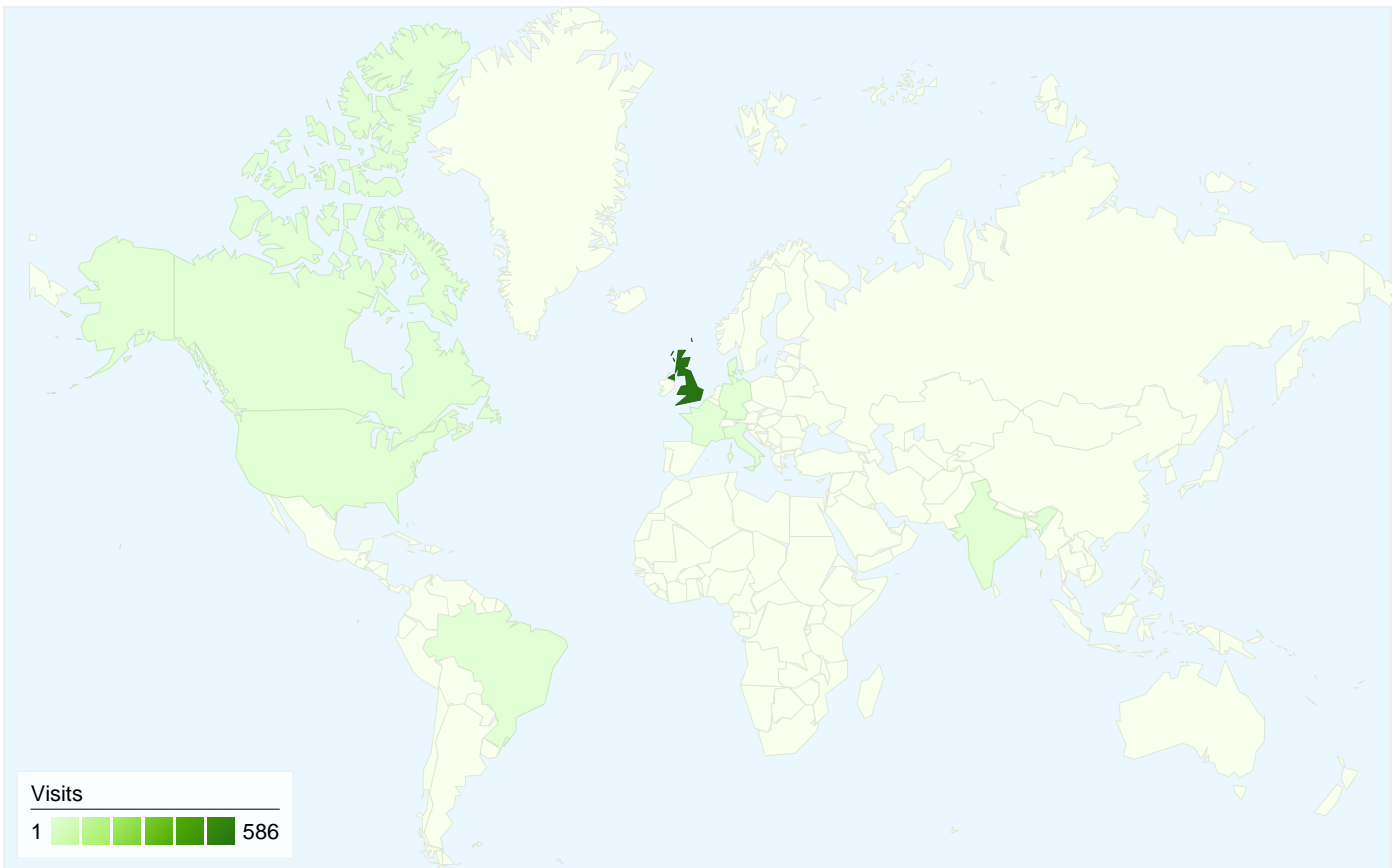

All traffic sources sent a total of 597 visits

-  **39.53%** Direct Traffic
-  **19.60%** Referring Sites
-  **40.87%** Search Engines

- **Search Engines**
244.00 (40.87%)
- **Direct Traffic**
236.00 (39.53%)
- **Referring Sites**
117.00 (19.60%)

597 visits came from 9 countries/territories

Site Usage

Country/Territory	Visits	Pages/Visit	Avg. Time on Site	% New Visits	Bounce Rate
United Kingdom	586	3.06	00:02:06	44.37%	48.63%
United States	3	1.67	00:00:00	33.33%	33.33%
India	2	2.00	00:02:55	100.00%	0.00%
France	1	1.00	00:00:00	100.00%	100.00%
Denmark	1	1.00	00:00:00	0.00%	100.00%
Germany	1	2.00	00:00:19	100.00%	0.00%
Brazil	1	3.00	00:00:01	0.00%	0.00%
Canada	1	1.00	00:00:00	100.00%	100.00%
Italy	1	1.00	00:00:00	100.00%	100.00%