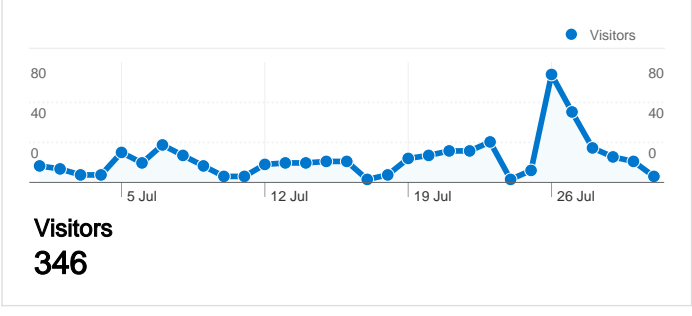

Site Usage

597 Visits

48.58% Bounce Rate

1,812 Pageviews

00:02:04 Avg. Time on Site

3.04 Pages/Visit

44.56% % New Visits

Visitors Overview

346 people visited this site

597 Visits

346 Absolute Unique Visitors

1,812 Pageviews

3.04 Average Pageviews

00:02:04 Time on Site

48.58% Bounce Rate

44.56% New Visits

597 visits came from 9 countries/territories

Site Usage

Country/Territory	Visits	Pages/Visit	Avg. Time on Site	% New Visits	Bounce Rate
United Kingdom	586	3.06	00:02:06	44.37%	48.63%
United States	3	1.67	00:00:00	33.33%	33.33%
India	2	2.00	00:02:55	100.00%	0.00%
France	1	1.00	00:00:00	100.00%	100.00%
Denmark	1	1.00	00:00:00	0.00%	100.00%
Germany	1	2.00	00:00:19	100.00%	0.00%
Brazil	1	3.00	00:00:01	0.00%	0.00%
Canada	1	1.00	00:00:00	100.00%	100.00%
Italy	1	1.00	00:00:00	100.00%	100.00%

All traffic sources sent 597 visits via 46 sources and mediums

Site Usage

Source/Medium	Visits	Pages/Visit	Avg. Time on Site	% New Visits	Bounce Rate
(direct) / (none)	236	1.92	00:00:57	47.88%	65.25%
google / organic	207	3.89	00:02:45	41.06%	38.16%
thekentlink.org.uk / referral	33	3.94	00:02:36	0.00%	36.36%
bing / organic	17	3.47	00:01:36	64.71%	29.41%
surreycc.gov.uk / referral	12	5.83	00:07:15	16.67%	33.33%
yahoo / organic	10	2.70	00:00:36	90.00%	40.00%
kent.gov.uk / referral	8	2.12	00:01:00	25.00%	75.00%
aol / organic	5	10.60	00:13:01	40.00%	0.00%
easternandcoastalkent.nhs.uk / referral	5	3.40	00:06:37	60.00%	0.00%
facebook.com / referral	5	2.00	00:03:23	20.00%	40.00%