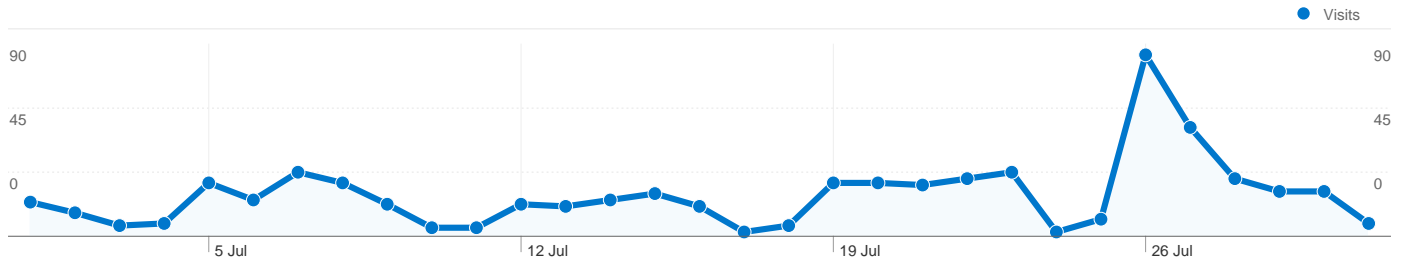

All traffic sources sent a total of 597 visits

- **39.53%** Direct Traffic
- **19.60%** Referring Sites
- **40.87%** Search Engines

- **Search Engines**
  244.00 (40.87%)
- **Direct Traffic**
  236.00 (39.53%)
- **Referring Sites**
  117.00 (19.60%)

Top Traffic Sources

Sources	Visits	% visits
(direct) ((none))	236	39.53%
google (organic)	207	34.67%
thekentlink.org.uk (referral)	33	5.53%
bing (organic)	17	2.85%
surreycc.gov.uk (referral)	12	2.01%

Keywords	Visits	% visits
kent link	92	37.70%
the kent link	26	10.66%
eastern and coastal kent	15	6.15%
link kent	11	4.51%
kent links	10	4.10%