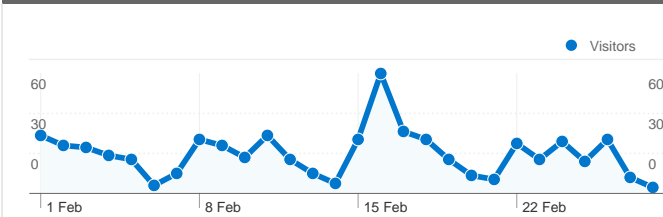

Site Usage

653 Visits

48.85% Bounce Rate

2,113 Page Views

00:03:21 Avg. Time on Site

3.24 Pages/Visit

49.00% % New Visits

Visitors Overview

424 people visited this site

653 Visits

424 Absolute Unique Visitors

2,113 Page Views

3.24 Average Page Views

00:03:21 Time on Site

48.85% Bounce Rate

49.00% New Visits

Keywords	Visits	% visits
kent link	53	30.99%
kent links	14	8.19%
the spy next door trailer	11	6.43%
the kent link	7	4.09%
links kent	6	3.51%

653 visits came from 16 countries/territories

Site Usage

Country/Territory	Visits	Pages/Visit	Avg. Time on Site	% New Visits	Bounce Rate
United Kingdom	614	3.36	00:03:32	45.77%	46.91%
United States	14	1.21	00:00:03	100.00%	92.86%
Singapore	6	1.00	00:00:00	100.00%	100.00%
Philippines	3	1.67	00:00:12	100.00%	33.33%
Indonesia	2	1.00	00:00:00	100.00%	100.00%
Denmark	2	2.00	00:01:56	100.00%	0.00%
Germany	2	1.00	00:00:00	100.00%	100.00%
Netherlands	2	2.50	00:07:31	100.00%	0.00%
Russia	1	1.00	00:00:00	100.00%	100.00%
Israel	1	1.00	00:00:00	100.00%	100.00%

1 - 10 of 16

Pages on this site were viewed a total of 2,113 times

2,113 Page Views

1,515 Unique Views

48.85% Bounce Rate

Top Content

Pages	Page Views	% Page Views
/	502	23.76%
/index.php?q=30	100	4.73%
/index.php?q=8	98	4.64%
/index.php?q=123	90	4.26%
/index.php?q=692	82	3.88%