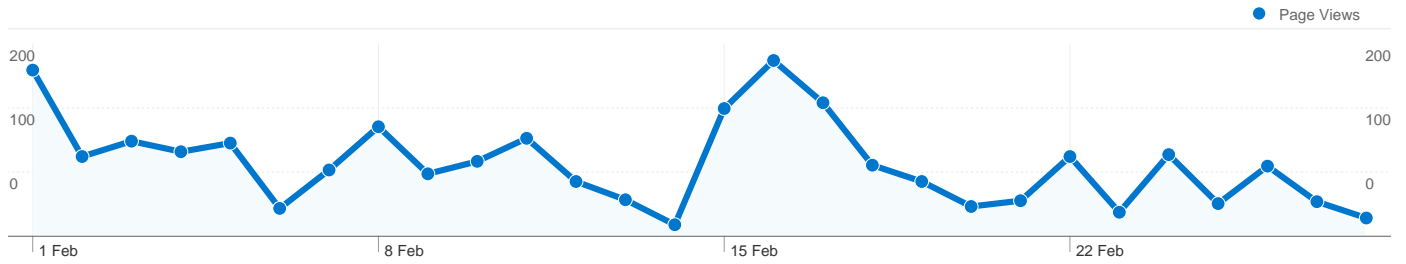

Site Usage

653 Visits

48.85% Bounce Rate

2,113 Page Views

00:03:21 Avg. Time on Site

3.24 Pages/Visit

49.00% % New Visits

Visitors Overview

424 people visited this site

653 Visits

424 Absolute Unique Visitors

2,113 Page Views

3.24 Average Page Views

00:03:21 Time on Site

48.85% Bounce Rate

49.00% New Visits

Keywords	Visits	% visits
kent link	53	30.99%
kent links	14	8.19%
the spy next door trailer	11	6.43%
the kent link	7	4.09%
links kent	6	3.51%

653 visits came from 16 countries/territories

Site Usage

Country/Territory	Visits	Pages/Visit	Avg. Time on Site	% New Visits	Bounce Rate
United Kingdom	614	3.36	00:03:32	45.77%	46.91%
United States	14	1.21	00:00:03	100.00%	92.86%
Singapore	6	1.00	00:00:00	100.00%	100.00%
Philippines	3	1.67	00:00:12	100.00%	33.33%
Indonesia	2	1.00	00:00:00	100.00%	100.00%
Denmark	2	2.00	00:01:56	100.00%	0.00%
Germany	2	1.00	00:00:00	100.00%	100.00%
Netherlands	2	2.50	00:07:31	100.00%	0.00%
Russia	1	1.00	00:00:00	100.00%	100.00%
Israel	1	1.00	00:00:00	100.00%	100.00%

1 - 10 of 16

Pages on this site were viewed a total of 2,113 times

2,113 Page Views

1,515 Unique Views

48.85% Bounce Rate

Top Content

Pages	Page Views	% Page Views
/	502	23.76%
/index.php?q=30	100	4.73%
/index.php?q=8	98	4.64%
/index.php?q=123	90	4.26%
/index.php?q=692	82	3.88%