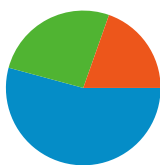

Traffic Sources Overview

- **Referring Sites**
  354.00 (54.21%)
- **Search Engines**
  171.00 (26.19%)
- **Direct Traffic**
  128.00 (19.60%)

Content Overview

Pages	Page Views	% Page Views
/	502	23.76%
/index.php?q=30	100	4.73%
/index.php?q=8	98	4.64%
/index.php?q=123	90	4.26%
/index.php?q=692	82	3.88%