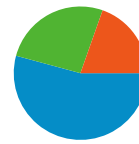

- **Referring Sites**
  354.00 (54.21%)
- **Search Engines**
  171.00 (26.19%)
- **Direct Traffic**
  128.00 (19.60%)

Top Traffic Sources

Sources	Visits	% visits
thekentlink.co.uk (referral)	214	32.77%
(direct) ((none))	128	19.60%
google (organic)	107	16.39%
yahoo (organic)	48	7.35%
thekentlink.org.uk (referral)	47	7.20%

Keywords	Visits	% visits
kent link	53	30.99%
kent links	14	8.19%
the spy next door trailer	11	6.43%
the kent link	7	4.09%
links kent	6	3.51%