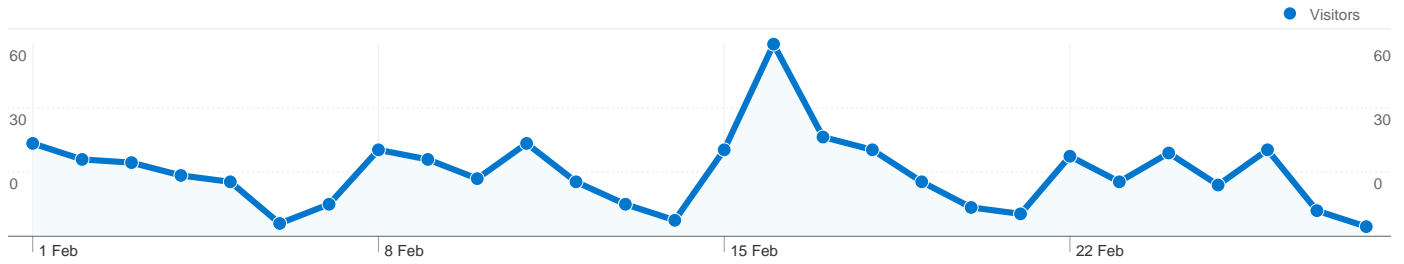

Site Usage

653 Visits

48.85% Bounce Rate

2,113 Page Views

00:03:21 Avg. Time on Site

3.24 Pages/Visit

49.00% % New Visits

Visitors Overview

Visitors
424

Map Overlay

Traffic Sources Overview

- **Referring Sites**
354.00 (54.21%)
- **Search Engines**
171.00 (26.19%)
- **Direct Traffic**
128.00 (19.60%)

Content Overview

Pages	Page Views	% Page Views
/	502	23.76%
/index.php?q=30	100	4.73%
/index.php?q=8	98	4.64%
/index.php?q=123	90	4.26%
/index.php?q=692	82	3.88%

424 people visited this site

653 Visits

424 Absolute Unique Visitors

2,113 Page Views

3.24 Average Page Views

00:03:21 Time on Site

48.85% Bounce Rate

49.00% New Visits

1 - 10 of 16

Pages on this site were viewed a total of 2,113 times

2,113 Page Views

1,515 Unique Views

48.85% Bounce Rate

Top Content

Pages	Page Views	% Page Views
/	502	23.76%
/index.php?q=30	100	4.73%
/index.php?q=8	98	4.64%
/index.php?q=123	90	4.26%
/index.php?q=692	82	3.88%