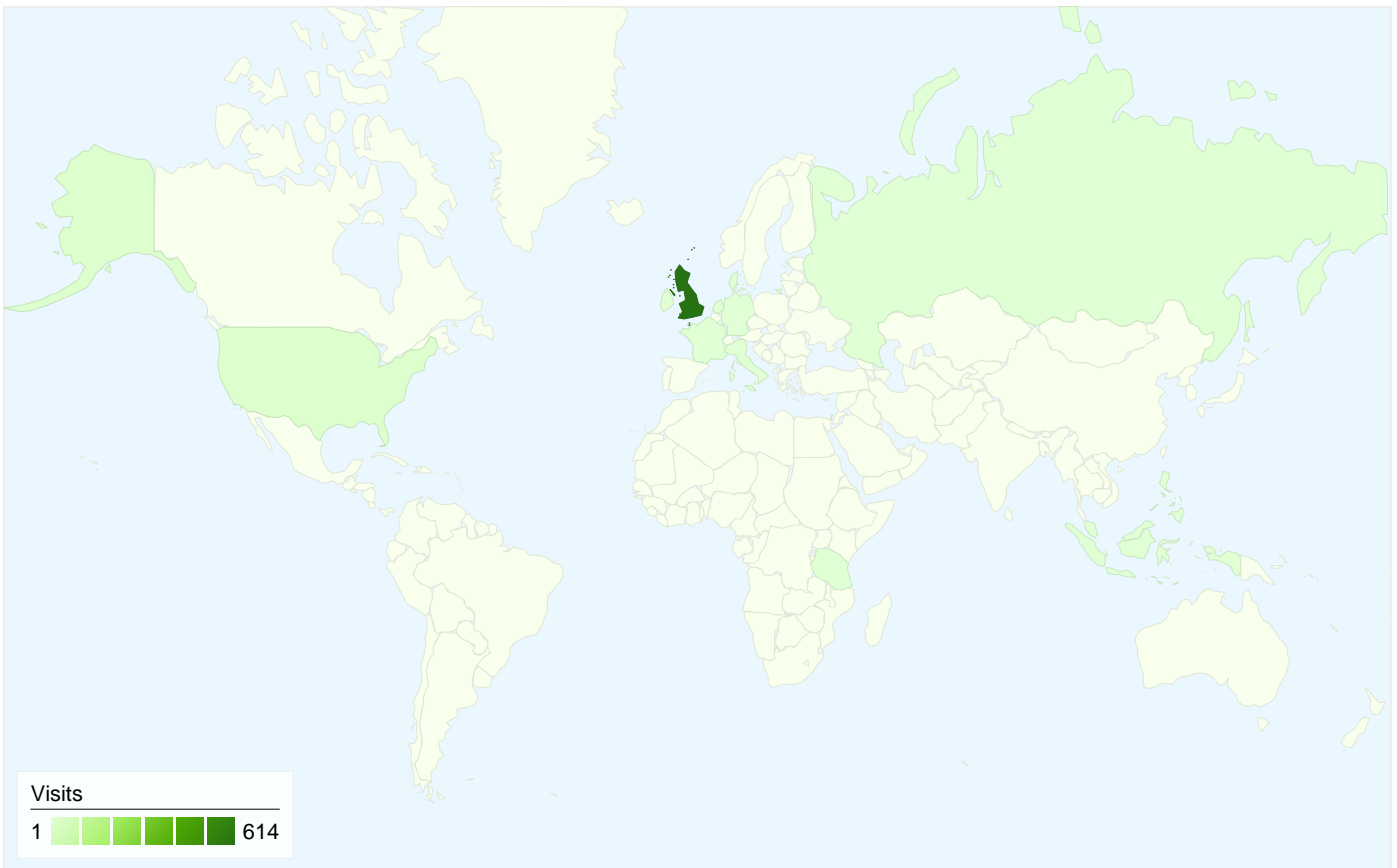

All traffic sources sent a total of 653 visits

-  19.60% Direct Traffic
-  54.21% Referring Sites
-  26.19% Search Engines

- **Referring Sites**
354.00 (54.21%)
- **Search Engines**
171.00 (26.19%)
- **Direct Traffic**
128.00 (19.60%)

Keywords	Visits	% visits
kent link	53	30.99%
kent links	14	8.19%
the spy next door trailer	11	6.43%
the kent link	7	4.09%
links kent	6	3.51%

653 visits came from 16 countries/territories

Site Usage

Country/Territory	Visits	Pages/Visit	Avg. Time on Site	% New Visits	Bounce Rate
United Kingdom	614	3.36	00:03:32	45.77%	46.91%
United States	14	1.21	00:00:03	100.00%	92.86%
Singapore	6	1.00	00:00:00	100.00%	100.00%
Philippines	3	1.67	00:00:12	100.00%	33.33%
Indonesia	2	1.00	00:00:00	100.00%	100.00%
Denmark	2	2.00	00:01:56	100.00%	0.00%
Germany	2	1.00	00:00:00	100.00%	100.00%
Netherlands	2	2.50	00:07:31	100.00%	0.00%
Russia	1	1.00	00:00:00	100.00%	100.00%
Israel	1	1.00	00:00:00	100.00%	100.00%