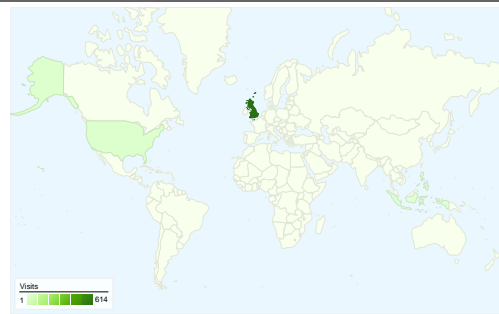

Visitors
424

Map Overlay

Traffic Sources Overview

- **Referring Sites**
354.00 (54.21%)
- **Search Engines**
171.00 (26.19%)
- **Direct Traffic**
128.00 (19.60%)

Content Overview

Pages	Page Views	% Page Views
/	502	23.76%
/index.php?q=30	100	4.73%
/index.php?q=8	98	4.64%
/index.php?q=123	90	4.26%
/index.php?q=692	82	3.88%

424 people visited this site

653 Visits

424 Absolute Unique Visitors

2,113 Page Views

3.24 Average Page Views

00:03:21 Time on Site

48.85% Bounce Rate

49.00% New Visits

All traffic sources sent a total of 653 visits

-  19.60% Direct Traffic
-  54.21% Referring Sites
-  26.19% Search Engines

- **Referring Sites**
354.00 (54.21%)
- **Search Engines**
171.00 (26.19%)
- **Direct Traffic**
128.00 (19.60%)

Keywords	Visits	% visits
kent link	53	30.99%
kent links	14	8.19%
the spy next door trailer	11	6.43%
the kent link	7	4.09%
links kent	6	3.51%

653 visits came from 16 countries/territories

Site Usage

Country/Territory	Visits	Pages/Visit	Avg. Time on Site	% New Visits	Bounce Rate
United Kingdom	614	3.36	00:03:32	45.77%	46.91%
United States	14	1.21	00:00:03	100.00%	92.86%
Singapore	6	1.00	00:00:00	100.00%	100.00%
Philippines	3	1.67	00:00:12	100.00%	33.33%
Indonesia	2	1.00	00:00:00	100.00%	100.00%
Denmark	2	2.00	00:01:56	100.00%	0.00%
Germany	2	1.00	00:00:00	100.00%	100.00%
Netherlands	2	2.50	00:07:31	100.00%	0.00%
Russia	1	1.00	00:00:00	100.00%	100.00%
Israel	1	1.00	00:00:00	100.00%	100.00%