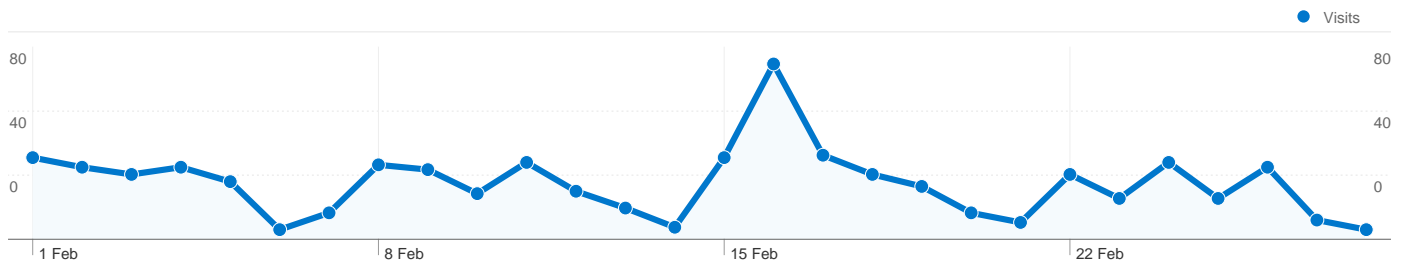

All traffic sources sent a total of 653 visits

- 19.60% Direct Traffic
- 54.21% Referring Sites
- 26.19% Search Engines

- **Referring Sites**
  354.00 (54.21%)
- **Search Engines**
  171.00 (26.19%)
- **Direct Traffic**
  128.00 (19.60%)

Top Traffic Sources

Sources	Visits	% visits
thekentlink.co.uk (referral)	214	32.77%
(direct) ((none))	128	19.60%
google (organic)	107	16.39%
yahoo (organic)	48	7.35%
thekentlink.org.uk (referral)	47	7.20%

Keywords	Visits	% visits
kent link	53	30.99%
kent links	14	8.19%
the spy next door trailer	11	6.43%
the kent link	7	4.09%
links kent	6	3.51%