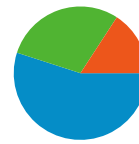

**Site Usage**

**1,126 Visits**
**70.60% Bounce Rate**  
**2,336 Page Views**
**00:01:51 Avg. Time on Site**  
**2.07 Pages/Visit**
**68.65% % New Visits**

**Content Overview**

Pages	Page Views	% Page Views
/	546	23.37%
/educator.php?mot=www.pk-	124	5.31%
/index.php?q=692	101	4.32%
/index.php?q=8	91	3.90%
/index.php?q=693	90	3.85%

## 875 people visited this site

1,126 Visits

875 Absolute Unique Visitors

2,336 Page Views

2.07 Average Page Views

00:01:51 Time on Site

70.60% Bounce Rate

68.65% New Visits

All traffic sources sent a total of 1,126 visits

- Search Engines**  
619.00 (54.97%)
- Referring Sites**  
329.00 (29.22%)
- Direct Traffic**  
178.00 (15.81%)