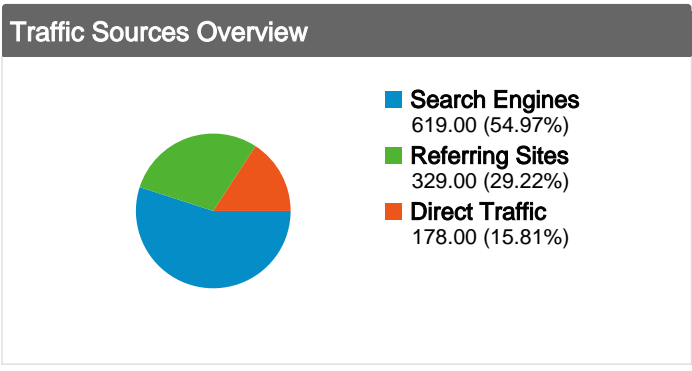

**Site Usage**

**1,126 Visits**
**70.60% Bounce Rate**  
**2,336 Page Views**
**00:01:51 Avg. Time on Site**  
**2.07 Pages/Visit**
**68.65% % New Visits**

**Content Overview**

Pages	Page Views	% Page Views
/	546	23.37%
/educator.php?mot=www.pk-	124	5.31%
/index.php?q=692	101	4.32%
/index.php?q=8	91	3.90%
/index.php?q=693	90	3.85%

## 875 people visited this site

1,126 Visits

875 Absolute Unique Visitors

2,336 Page Views

2.07 Average Page Views

00:01:51 Time on Site

70.60% Bounce Rate

68.65% New Visits

All traffic sources sent a total of 1,126 visits

- Search Engines**  
619.00 (54.97%)
- Referring Sites**  
329.00 (29.22%)
- Direct Traffic**  
178.00 (15.81%)

### Site Usage

Country/Territory	Visits	Pages/Visit	Avg. Time on Site	% New Visits	Bounce Rate
United Kingdom	665	2.72	00:02:59	49.32%	56.09%
United States	149	1.23	00:00:03	100.00%	90.60%
India	118	1.15	00:00:06	95.76%	88.98%
Singapore	39	1.08	00:00:02	100.00%	92.31%
Philippines	23	1.26	00:01:38	100.00%	86.96%
Germany	16	1.00	00:00:00	43.75%	100.00%
Canada	14	1.00	00:00:00	100.00%	100.00%
Indonesia	9	1.11	00:00:27	100.00%	88.89%
Japan	8	1.00	00:00:00	100.00%	100.00%
Malaysia	8	1.00	00:00:00	100.00%	100.00%