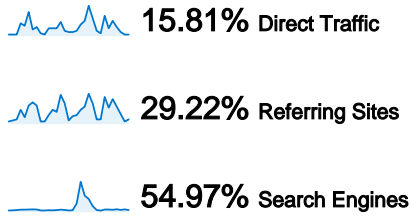

**Site Usage**

**1,126 Visits**
**70.60% Bounce Rate**  
**2,336 Page Views**
**00:01:51 Avg. Time on Site**  
**2.07 Pages/Visit**
**68.65% % New Visits**

**Content Overview**

Pages	Page Views	% Page Views
/	546	23.37%
/educator.php?mot=www.pk-	124	5.31%
/index.php?q=692	101	4.32%
/index.php?q=8	91	3.90%
/index.php?q=693	90	3.85%

## 875 people visited this site

1,126 Visits

875 Absolute Unique Visitors

2,336 Page Views

2.07 Average Page Views

00:01:51 Time on Site

70.60% Bounce Rate

68.65% New Visits

All traffic sources sent a total of 1,126 visits

- Search Engines**  
619.00 (54.97%)
- Referring Sites**  
329.00 (29.22%)
- Direct Traffic**  
178.00 (15.81%)

### Site Usage

Country/Territory	Visits	Pages/Visit	Avg. Time on Site	% New Visits	Bounce Rate
United Kingdom	665	2.72	00:02:59	49.32%	56.09%
United States	149	1.23	00:00:03	100.00%	90.60%
India	118	1.15	00:00:06	95.76%	88.98%
Singapore	39	1.08	00:00:02	100.00%	92.31%
Philippines	23	1.26	00:01:38	100.00%	86.96%
Germany	16	1.00	00:00:00	43.75%	100.00%
Canada	14	1.00	00:00:00	100.00%	100.00%
Indonesia	9	1.11	00:00:27	100.00%	88.89%
Japan	8	1.00	00:00:00	100.00%	100.00%
Malaysia	8	1.00	00:00:00	100.00%	100.00%