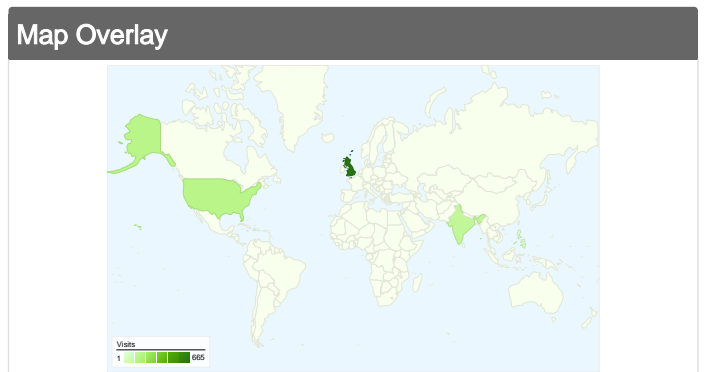

Content Overview

Pages	Page Views	% Page Views
/	546	23.37%
/educator.php?mot=www.pk-	124	5.31%
/index.php?q=692	101	4.32%
/index.php?q=8	91	3.90%
/index.php?q=693	90	3.85%