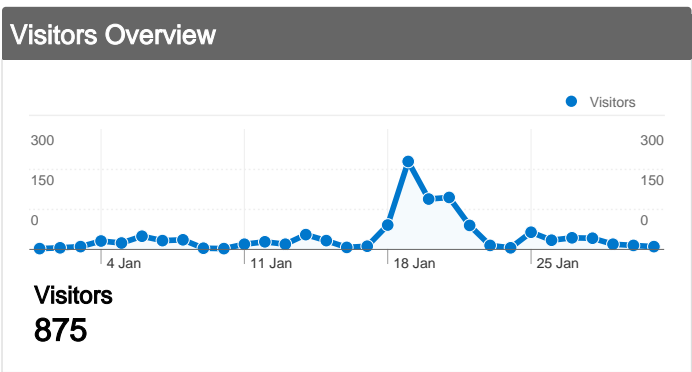

**Site Usage**

**1,126 Visits**
**70.60% Bounce Rate**  
**2,336 Page Views**
**00:01:51 Avg. Time on Site**  
**2.07 Pages/Visit**
**68.65% % New Visits**

**Content Overview**

Pages	Page Views	% Page Views
/	546	23.37%
/educator.php?mot=www.pk-	124	5.31%
/index.php?q=692	101	4.32%
/index.php?q=8	91	3.90%
/index.php?q=693	90	3.85%

## 875 people visited this site

1,126 Visits

875 Absolute Unique Visitors

2,336 Page Views

2.07 Average Page Views

00:01:51 Time on Site

70.60% Bounce Rate

68.65% New Visits

All traffic sources sent a total of 1,126 visits

- Search Engines**  
619.00 (54.97%)
- Referring Sites**  
329.00 (29.22%)
- Direct Traffic**  
178.00 (15.81%)

1 - 10 of 50

**Pages on this site were viewed a total of 2,336 times**

**2,336 Page Views**

**1,738 Unique Views**

**70.60% Bounce Rate**