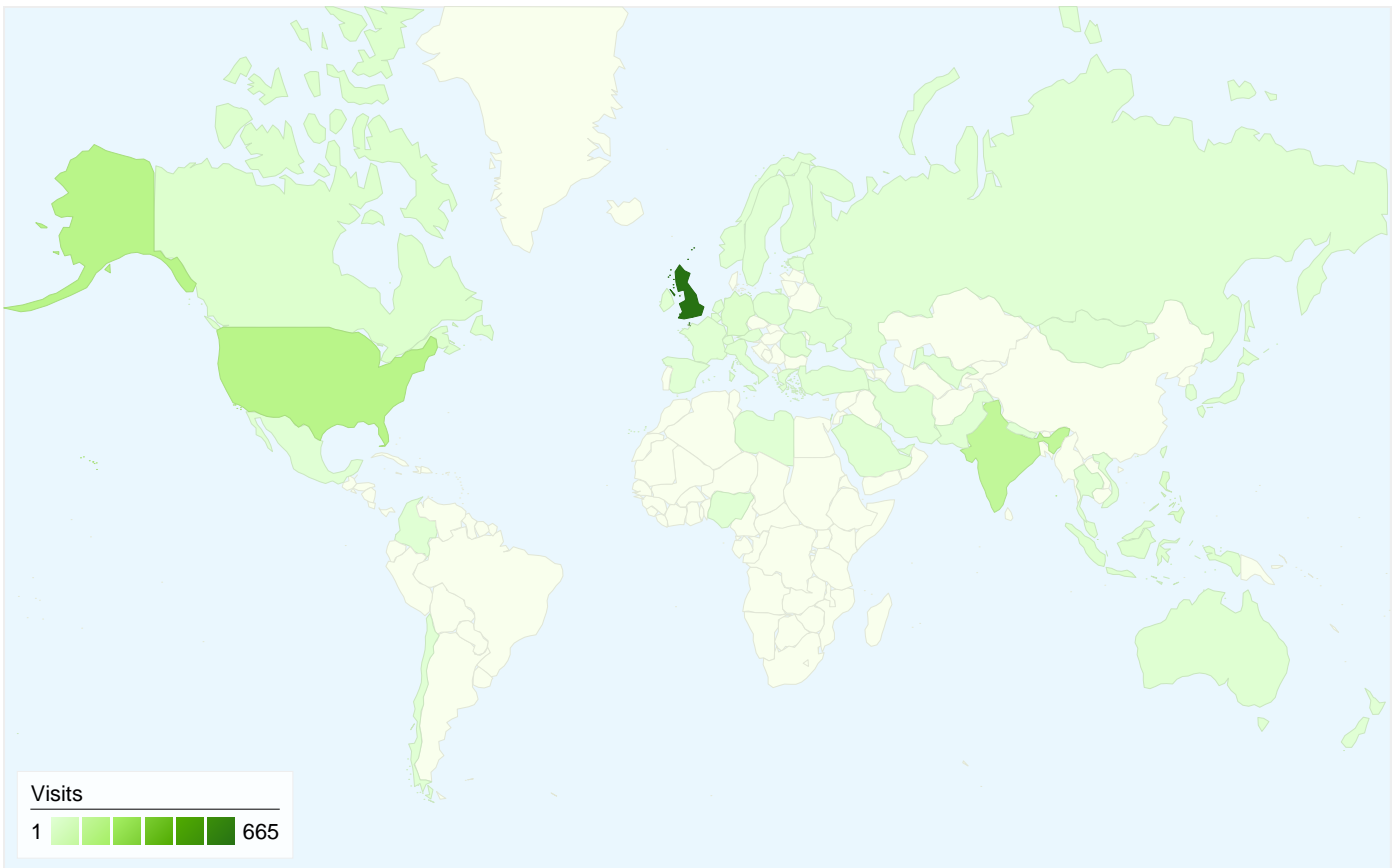

## 875 people visited this site

1,126 Visits

875 Absolute Unique Visitors

2,336 Page Views

2.07 Average Page Views

00:01:51 Time on Site

70.60% Bounce Rate

68.65% New Visits

All traffic sources sent a total of 1,126 visits

- Search Engines**  
619.00 (54.97%)
- Referring Sites**  
329.00 (29.22%)
- Direct Traffic**  
178.00 (15.81%)

## 1,126 visits came from 50 countries/territories

### Site Usage

Country/Territory	Visits	Pages/Visit	Avg. Time on Site	% New Visits	Bounce Rate
United Kingdom	665	2.72	00:02:59	49.32%	56.09%
United States	149	1.23	00:00:03	100.00%	90.60%
India	118	1.15	00:00:06	95.76%	88.98%
Singapore	39	1.08	00:00:02	100.00%	92.31%
Philippines	23	1.26	00:01:38	100.00%	86.96%
Germany	16	1.00	00:00:00	43.75%	100.00%
Canada	14	1.00	00:00:00	100.00%	100.00%
Indonesia	9	1.11	00:00:27	100.00%	88.89%
Japan	8	1.00	00:00:00	100.00%	100.00%
Malaysia	8	1.00	00:00:00	100.00%	100.00%