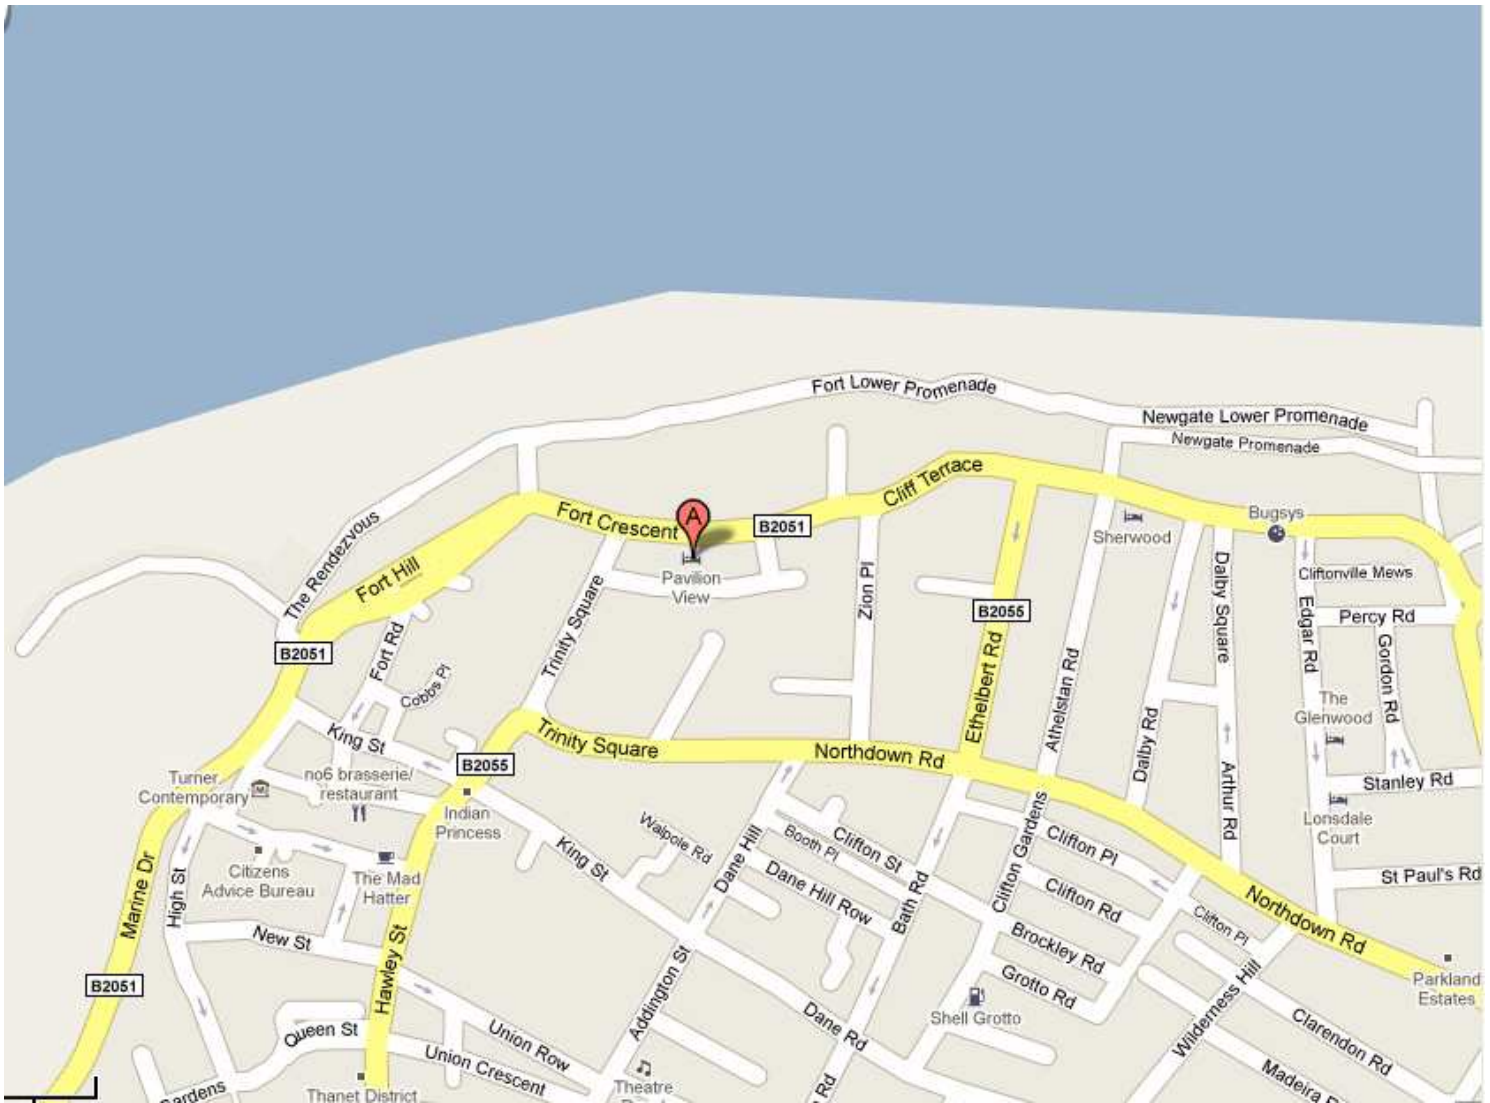

A = Margate Winter Gardens