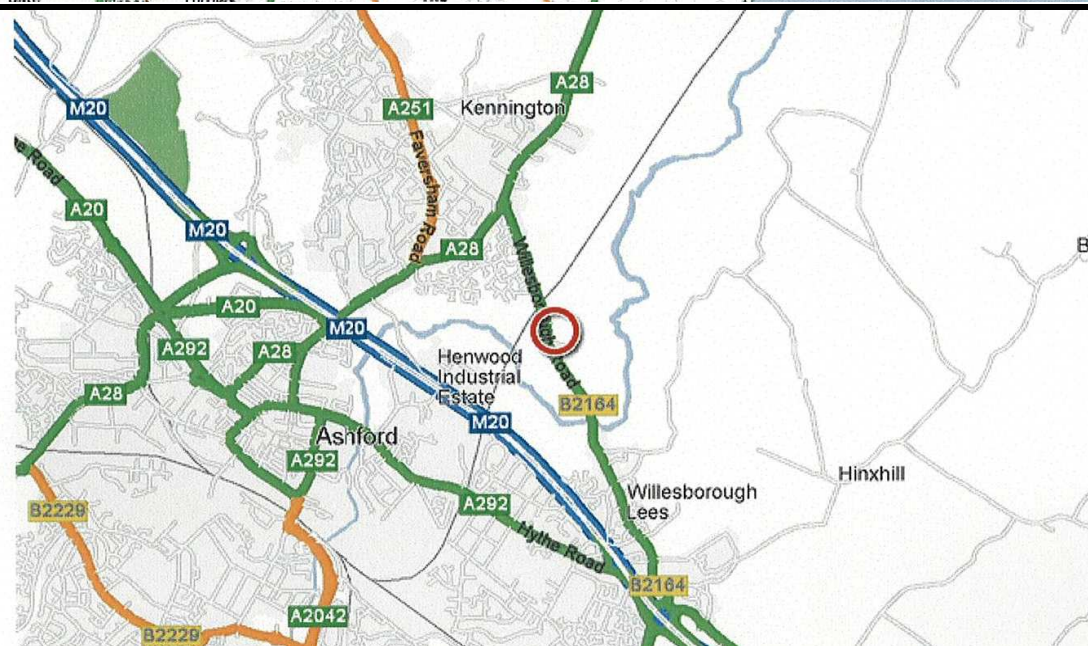

By Car from Junction 10, M20

- Leave the M20 at Junction 10.
- Take the Kennington Road exit - B2164 (signposted Canterbury (A28), Kennington, William Harvey Hospital and Julie Rose Stadium)
- At mini roundabout at William Harvey Hospital take second exit (straight ahead)
- The Julie Rose Stadium is approximately 1.5 miles on the right

Trains

The Ashford International Railway Station is the closest rail station. There is a bus stop and taxi rank by the train station.

For more information about planning your journey by train, please call National Rail on 08457 48 49 50 or visit www.nationalrail.co.uk

Bus Routes

Stagecoach C Line Ashford International – Silver Hill Road

The nearest bus stop to the Julie Rose Stadium is located at Silver Hill Road, Willesborough approximately 1 mile from the Julie Rose Stadium.

Bus Route 517 Ashford International – Little Burton

The nearest bus stop to the Julie Rose Stadium is located at Little Burton, Kennington approximately ½ mile from the Julie Rose Stadium.

For more information about planning your journey by bus, please telephone Stagecoach on 08456 00 22 99 or visit www.stagecoach.com