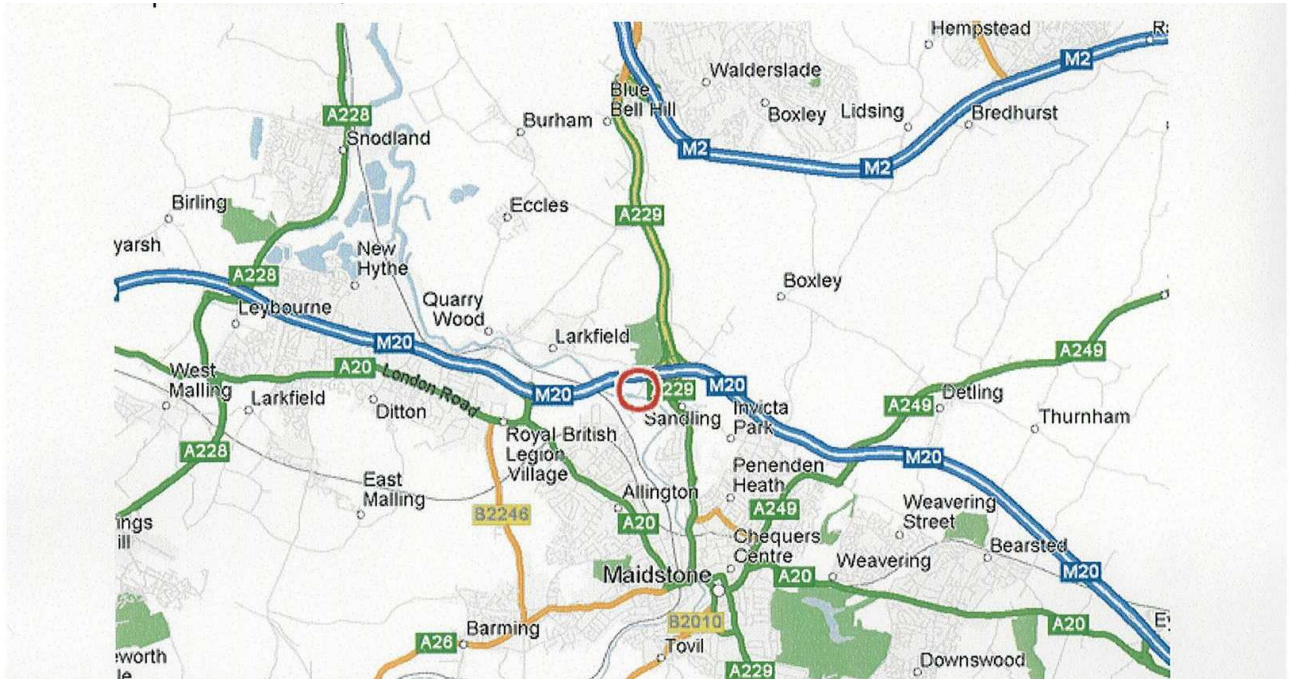

Your LINK for improving health and social care

www.thekentlink.co.uk

May 2010

Map showing The Village Hotel, Castle View, Forstal Road, Sandling, Maidstone, ME14 3AQ

How to get there

By road

From the M20, exit at junction 6. At the first roundabout take the 3rd exit signposted A229 Hastings, at the 2nd roundabout (Running Horse roundabout) take the 3rd exit signposted Aylesford. The hotel is located 100m on the left hand side on Forstal Road.

Satellite Navigation:

For programming satellite navigations systems please use postcode ME14 3AS.

Parking

348 spaces

By Rail

Maidstone East & West Station, 1 mile.
Ashford Eurostar Station 20 miles.