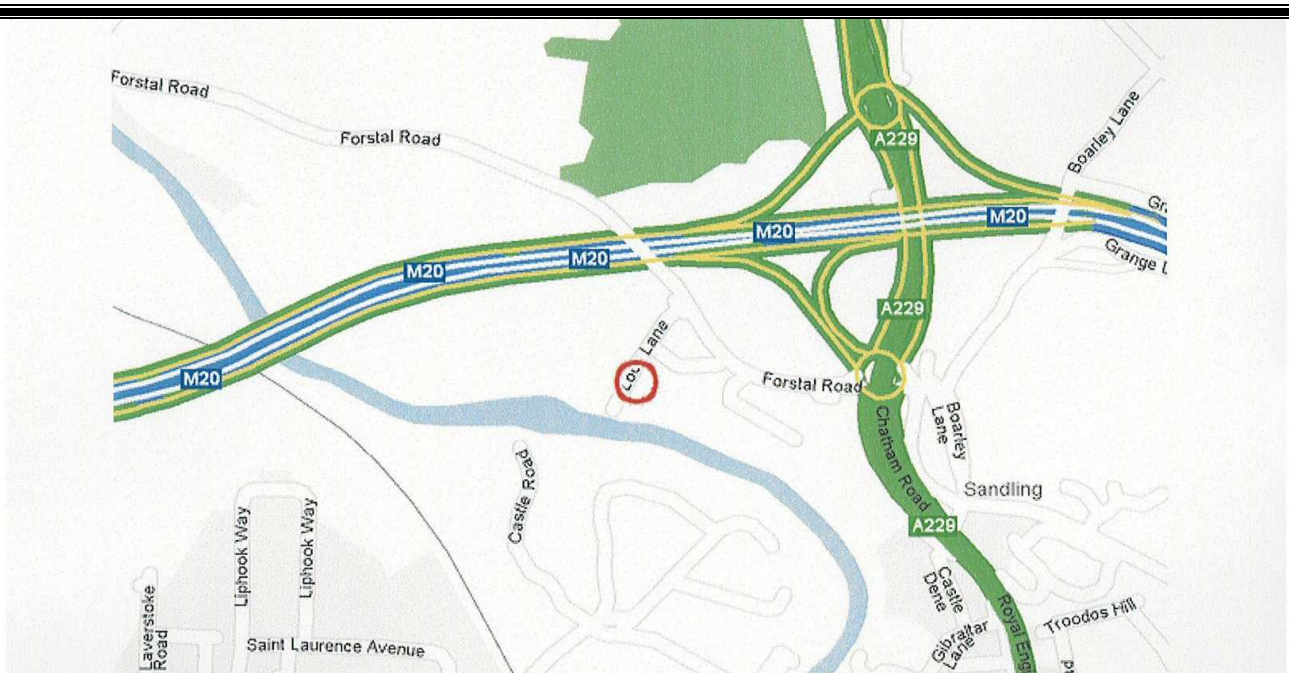

Your LINK for improving health and social care

www.thekentlink.co.uk

May 2010

Map showing The Village Hotel, Castle View, Forstal Road, Sandling, Maidstone, ME14 3AQ

How to get there

By road

From the M20, exit at junction 6. At the first roundabout take the 3rd exit signposted A229 Hastings, at the 2nd roundabout (Running Horse roundabout) take the 3rd exit signposted Aylesford. The hotel is located 100m on the left hand side on Forstal Road.

Satellite Navigation:

For programming satellite navigations systems please use postcode ME14 3AS.

Parking

348 spaces

By Rail

Maidstone East & West Station, 1 mile.
Ashford Eurostar Station 20 miles.